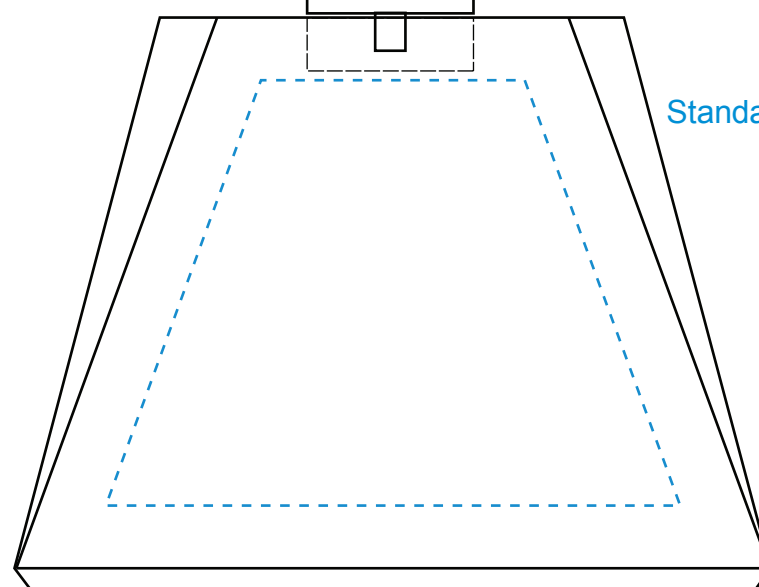

TOP LOCATIONS

TOP Location: T1
FRONT ETCH

TOP Location: T3
FRONT ETCH

TOP Location: T2
FRONT ETCH

BOTTOM LOCATIONS
(IMAGE AREA IS SMALLER DUE TO CUT AT BOTTOM)

BOTTOM Location: B1
REVERSE ETCH

BOTTOM Location: B2
REVERSE ETCH

BOTTOM Location: B3
REVERSE ETCH

7155 AWARDS IN MOTION® ARDEN - 8"

Blue line represents the max image area.