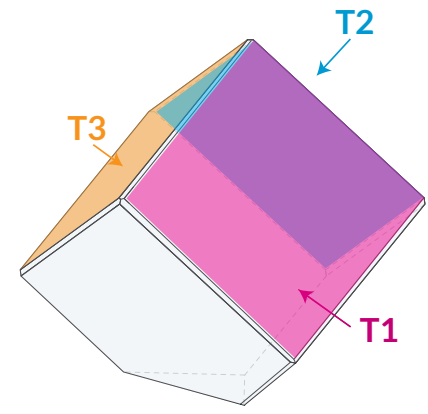

TOP LOCATIONS

TOP Location: T1
FRONT ETCH

TOP Location: T3
FRONT ETCH

TOP Location: T2
FRONT ETCH

BOTTOM LOCATIONS
(IMAGE AREA IS SMALLER DUE TO CUT AT BOTTOM)

BOTTOM Location: B1
REVERSE ETCH

BOTTOM Location: B2
REVERSE ETCH

BOTTOM Location: B3
REVERSE ETCH

7155 AWARDS IN MOTION® ARDEN - 8"

Blue line represents the max image area.