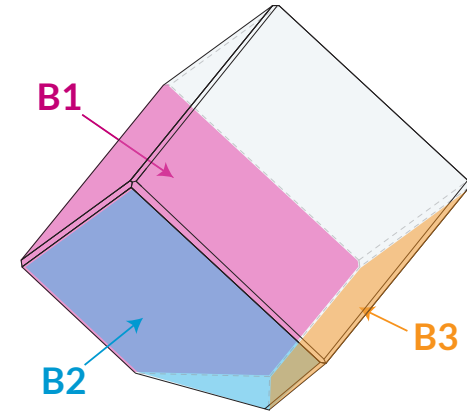

TOP LOCATIONS

TOP Location: T1
FRONT ETCH

TOP Location: T3
FRONT ETCH

TOP Location: T2
FRONT ETCH

BOTTOM LOCATIONS
(IMAGE AREA IS SMALLER DUE TO CUT AT BOTTOM)

BOTTOM Location: B1
REVERSE ETCH

BOTTOM Location: B2
REVERSE ETCH

BOTTOM Location: B3
REVERSE ETCH

7155 AWARDS IN MOTION® ARDEN - 8"

Blue line represents the max image area.