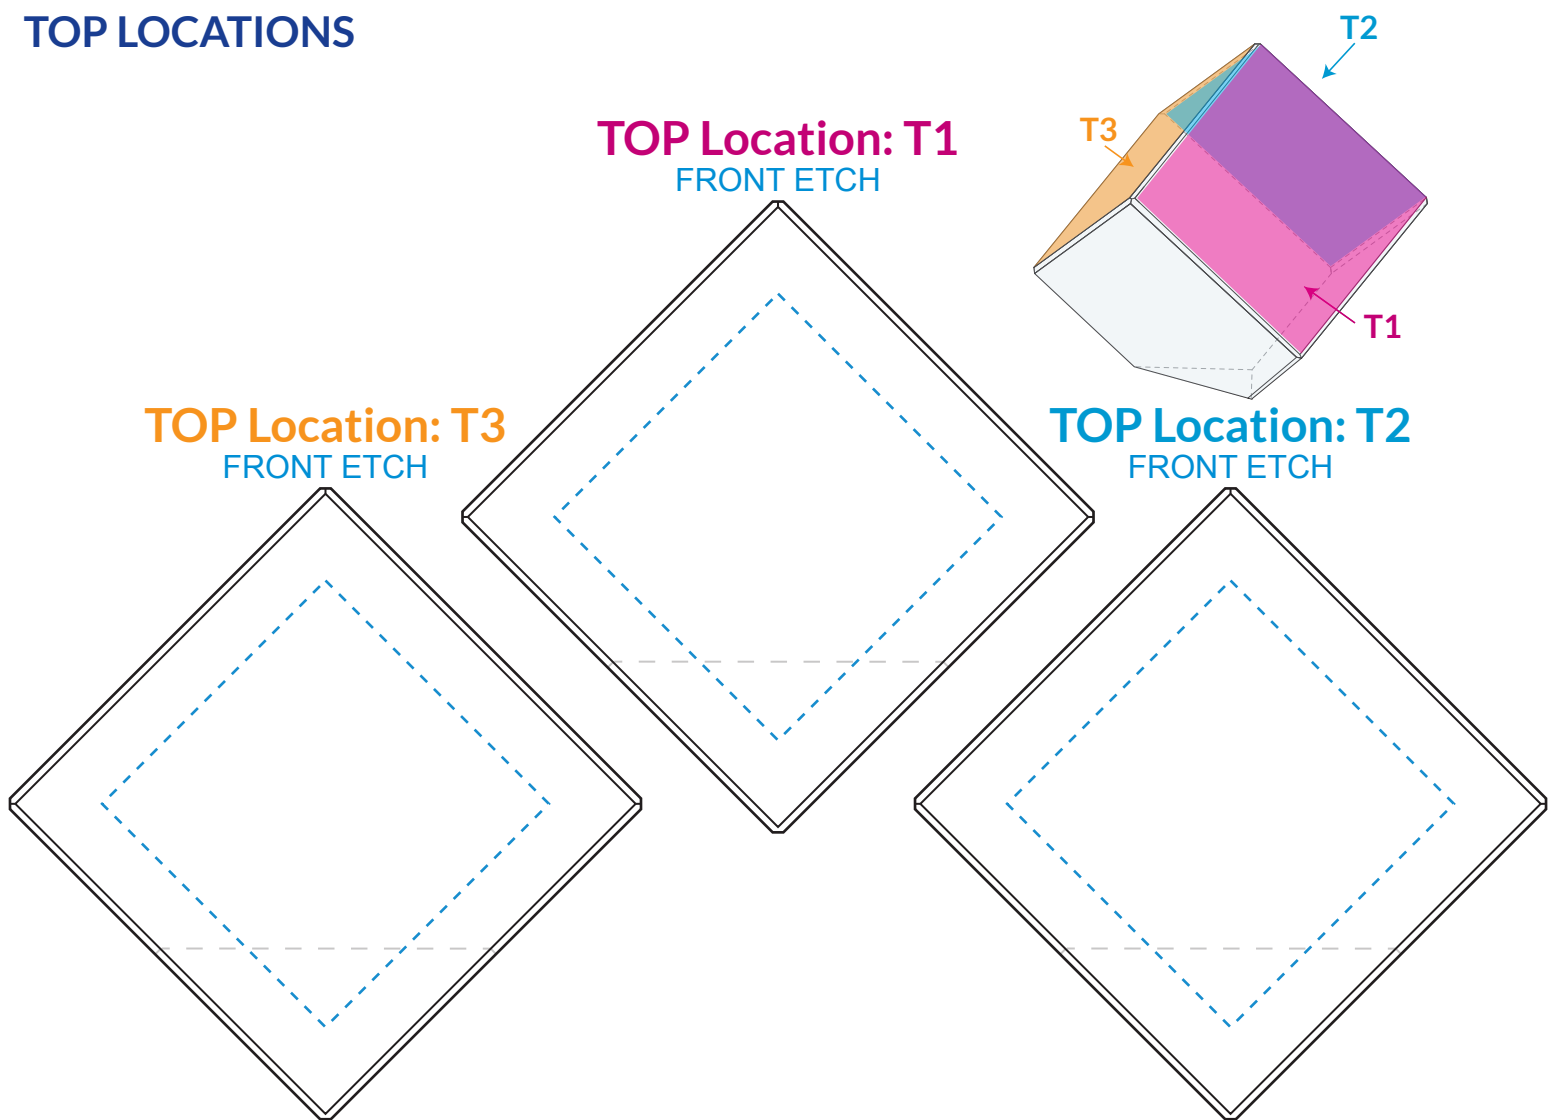

FOUR ETCH LOCATIONS INCLUDED

BOTTOM LOCATIONS

(IMAGE AREA IS SMALLER DUE TO CUT AT BOTTOM)

TOP LOCATIONS

Standard Etch: Front

7148 AWARDS IN MOTION® ANNANDALE - 2.5"
Blue line represents the max image area.