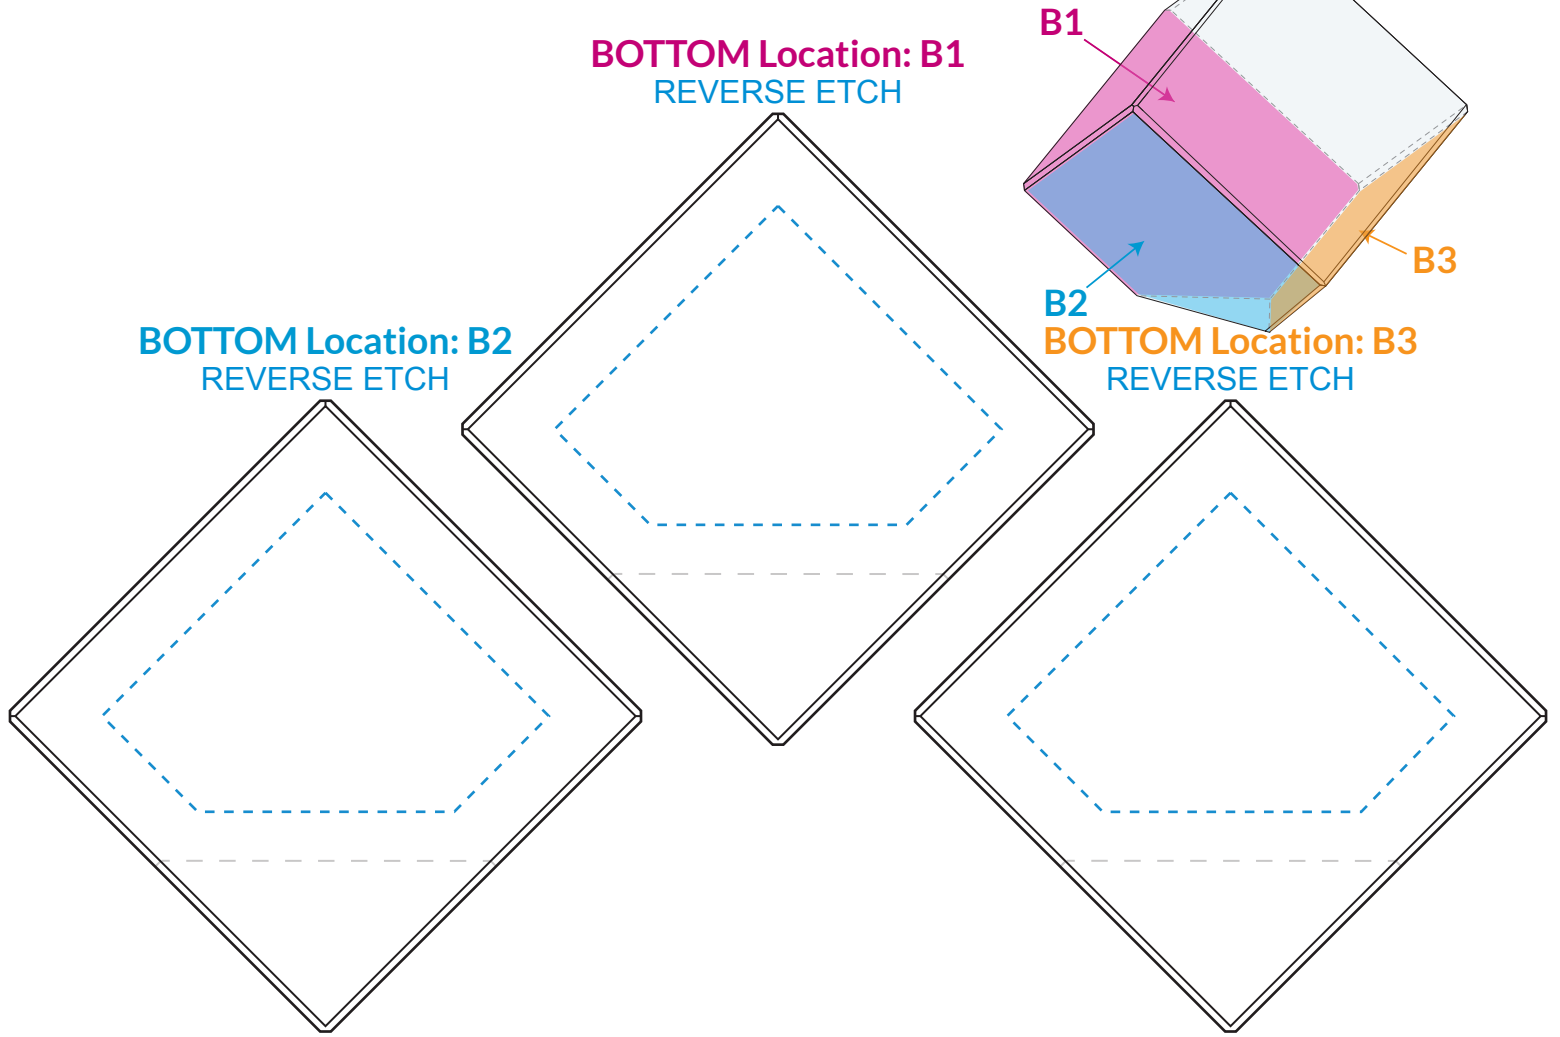

FOUR ETCH LOCATIONS INCLUDED

BOTTOM LOCATIONS

(IMAGE AREA IS SMALLER DUE TO CUT AT BOTTOM)

TOP LOCATIONS

Standard Etch: Front

7148 AWARDS IN MOTION® ANNANDALE - 2.5"
Blue line represents the max image area.