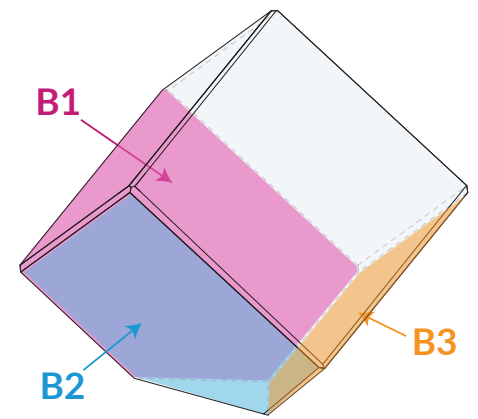

TOP LOCATIONS

TOP Location: T1
FRONT ETCH

TOP Location: T3
FRONT ETCH

TOP Location: T2
FRONT ETCH

BOTTOM LOCATIONS

(IMAGE AREA IS SMALLER DUE TO CUT AT BOTTOM)

BOTTOM Location: B1
REVERSE ETCH

BOTTOM Location: B2
REVERSE ETCH

BOTTOM Location: B3
REVERSE ETCH

7159 AWARDS IN MOTION® AFTON - 6-3/4"

Standard Etch: Front
Blue line represents the max image area.