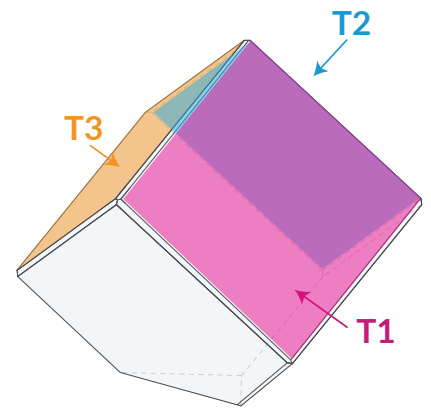

TOP LOCATIONS

TOP Location: T1
FRONT ETCH

TOP Location: T3
FRONT ETCH

TOP Location: T2
FRONT ETCH

BOTTOM LOCATIONS

(IMAGE AREA IS SMALLER DUE TO CUT AT BOTTOM)

BOTTOM Location: B1
REVERSE ETCH

BOTTOM Location: B2
REVERSE ETCH

BOTTOM Location: B3
REVERSE ETCH

7159 AWARDS IN MOTION® AFTON - 6-3/4"

Standard Etch: Front
Blue line represents the max image area.