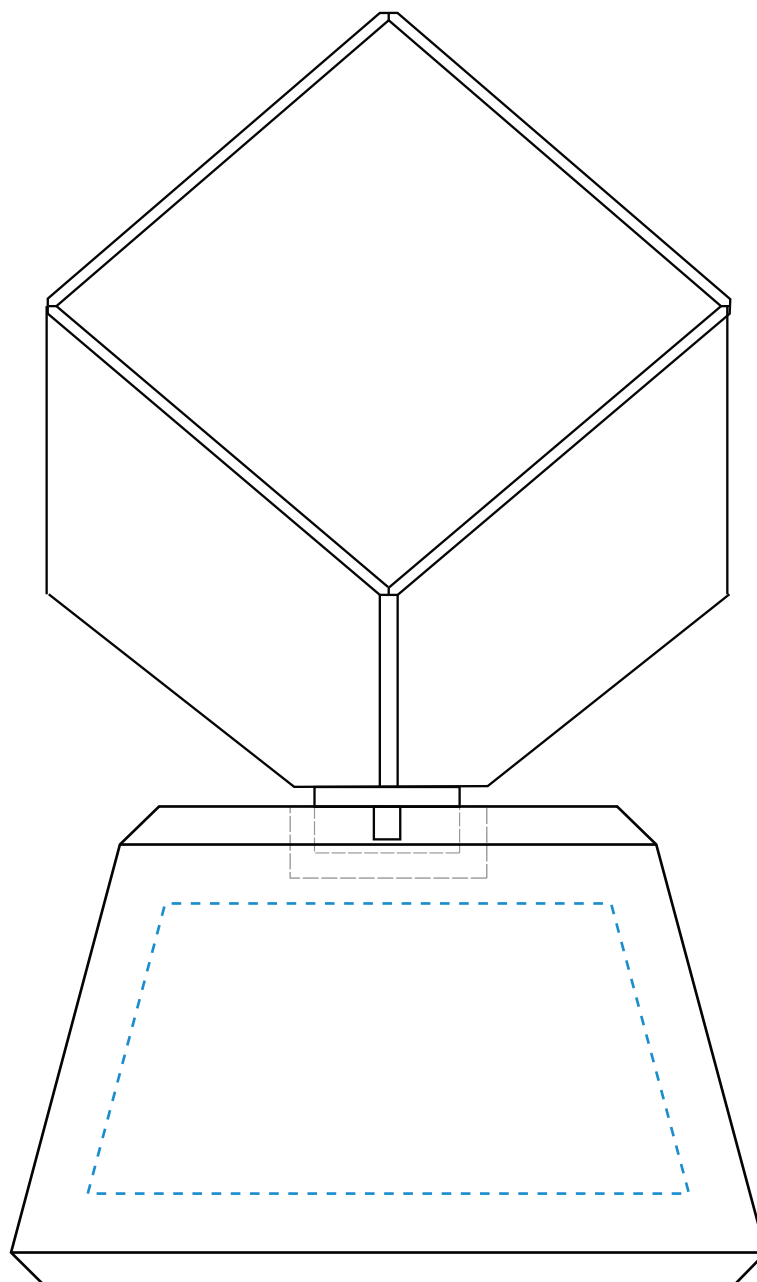

TOP LOCATIONS

TOP Location: T1
FRONT ETCH

TOP Location: T3
FRONT ETCH

TOP Location: T2
FRONT ETCH

BOTTOM LOCATIONS

(IMAGE AREA IS SMALLER DUE TO CUT AT BOTTOM)

BOTTOM Location: B1
REVERSE ETCH

BOTTOM Location: B2
REVERSE ETCH

BOTTOM Location: B3
REVERSE ETCH

7159 AWARDS IN MOTION® AFTON - 6-3/4"

Standard Etch: Front
Blue line represents the max image area.