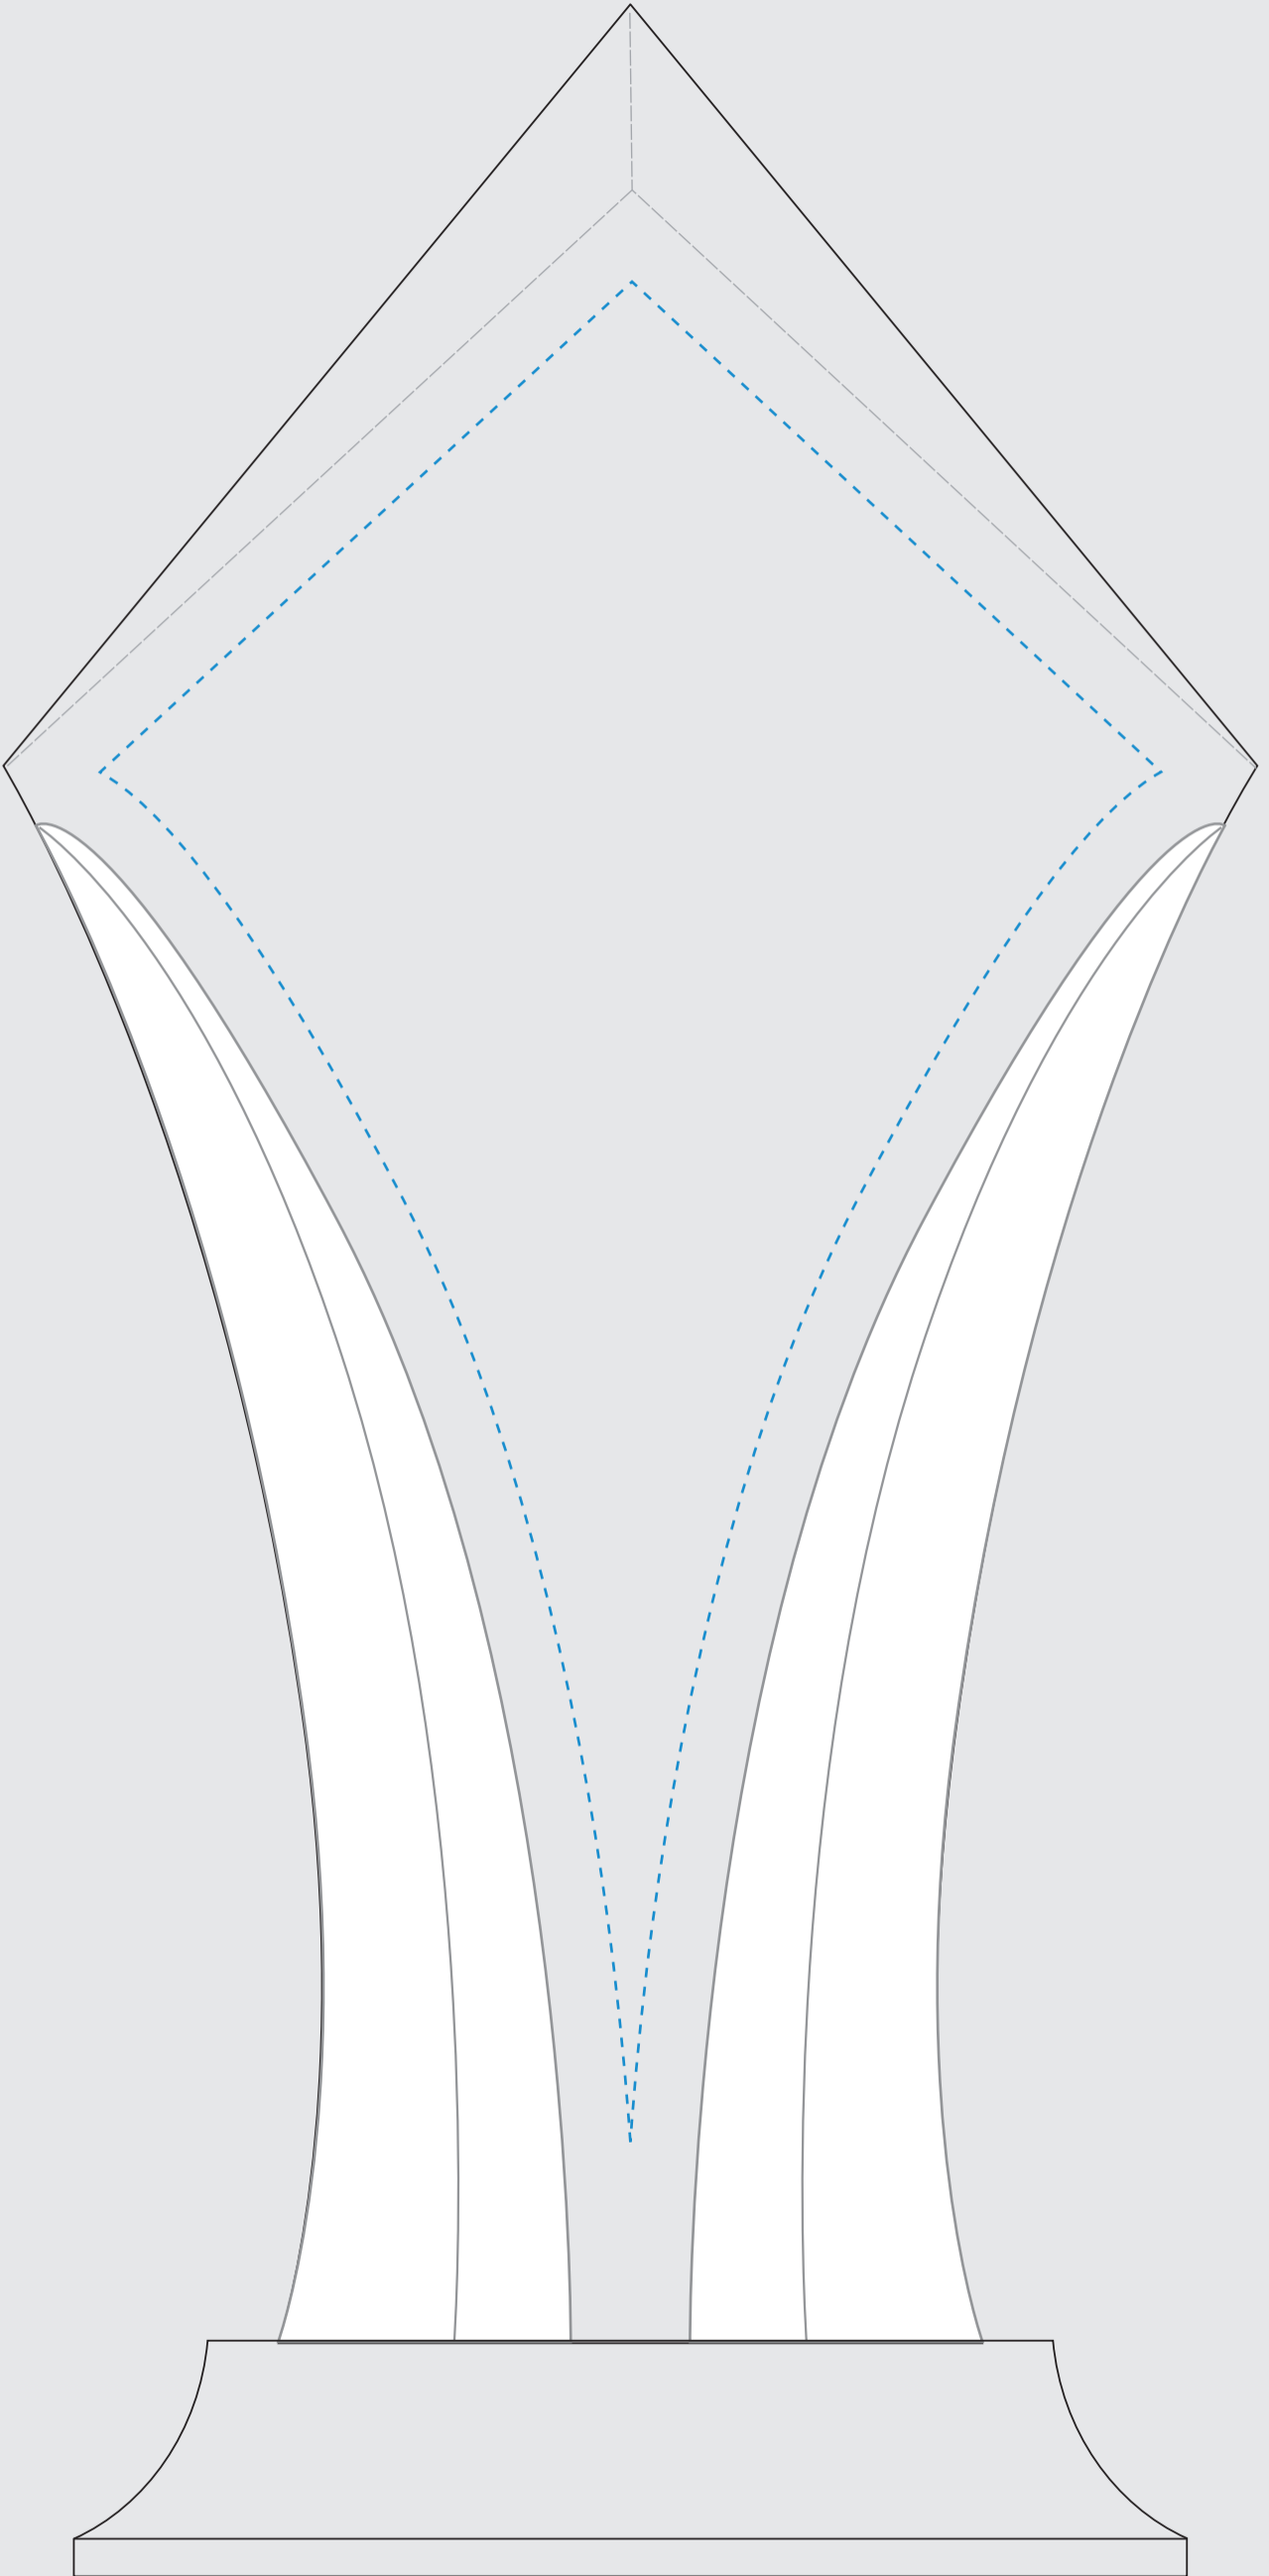

Standard Etch: Reverse

5140 AURORA AWARD - 13.5"

Blue line represents the max image area.