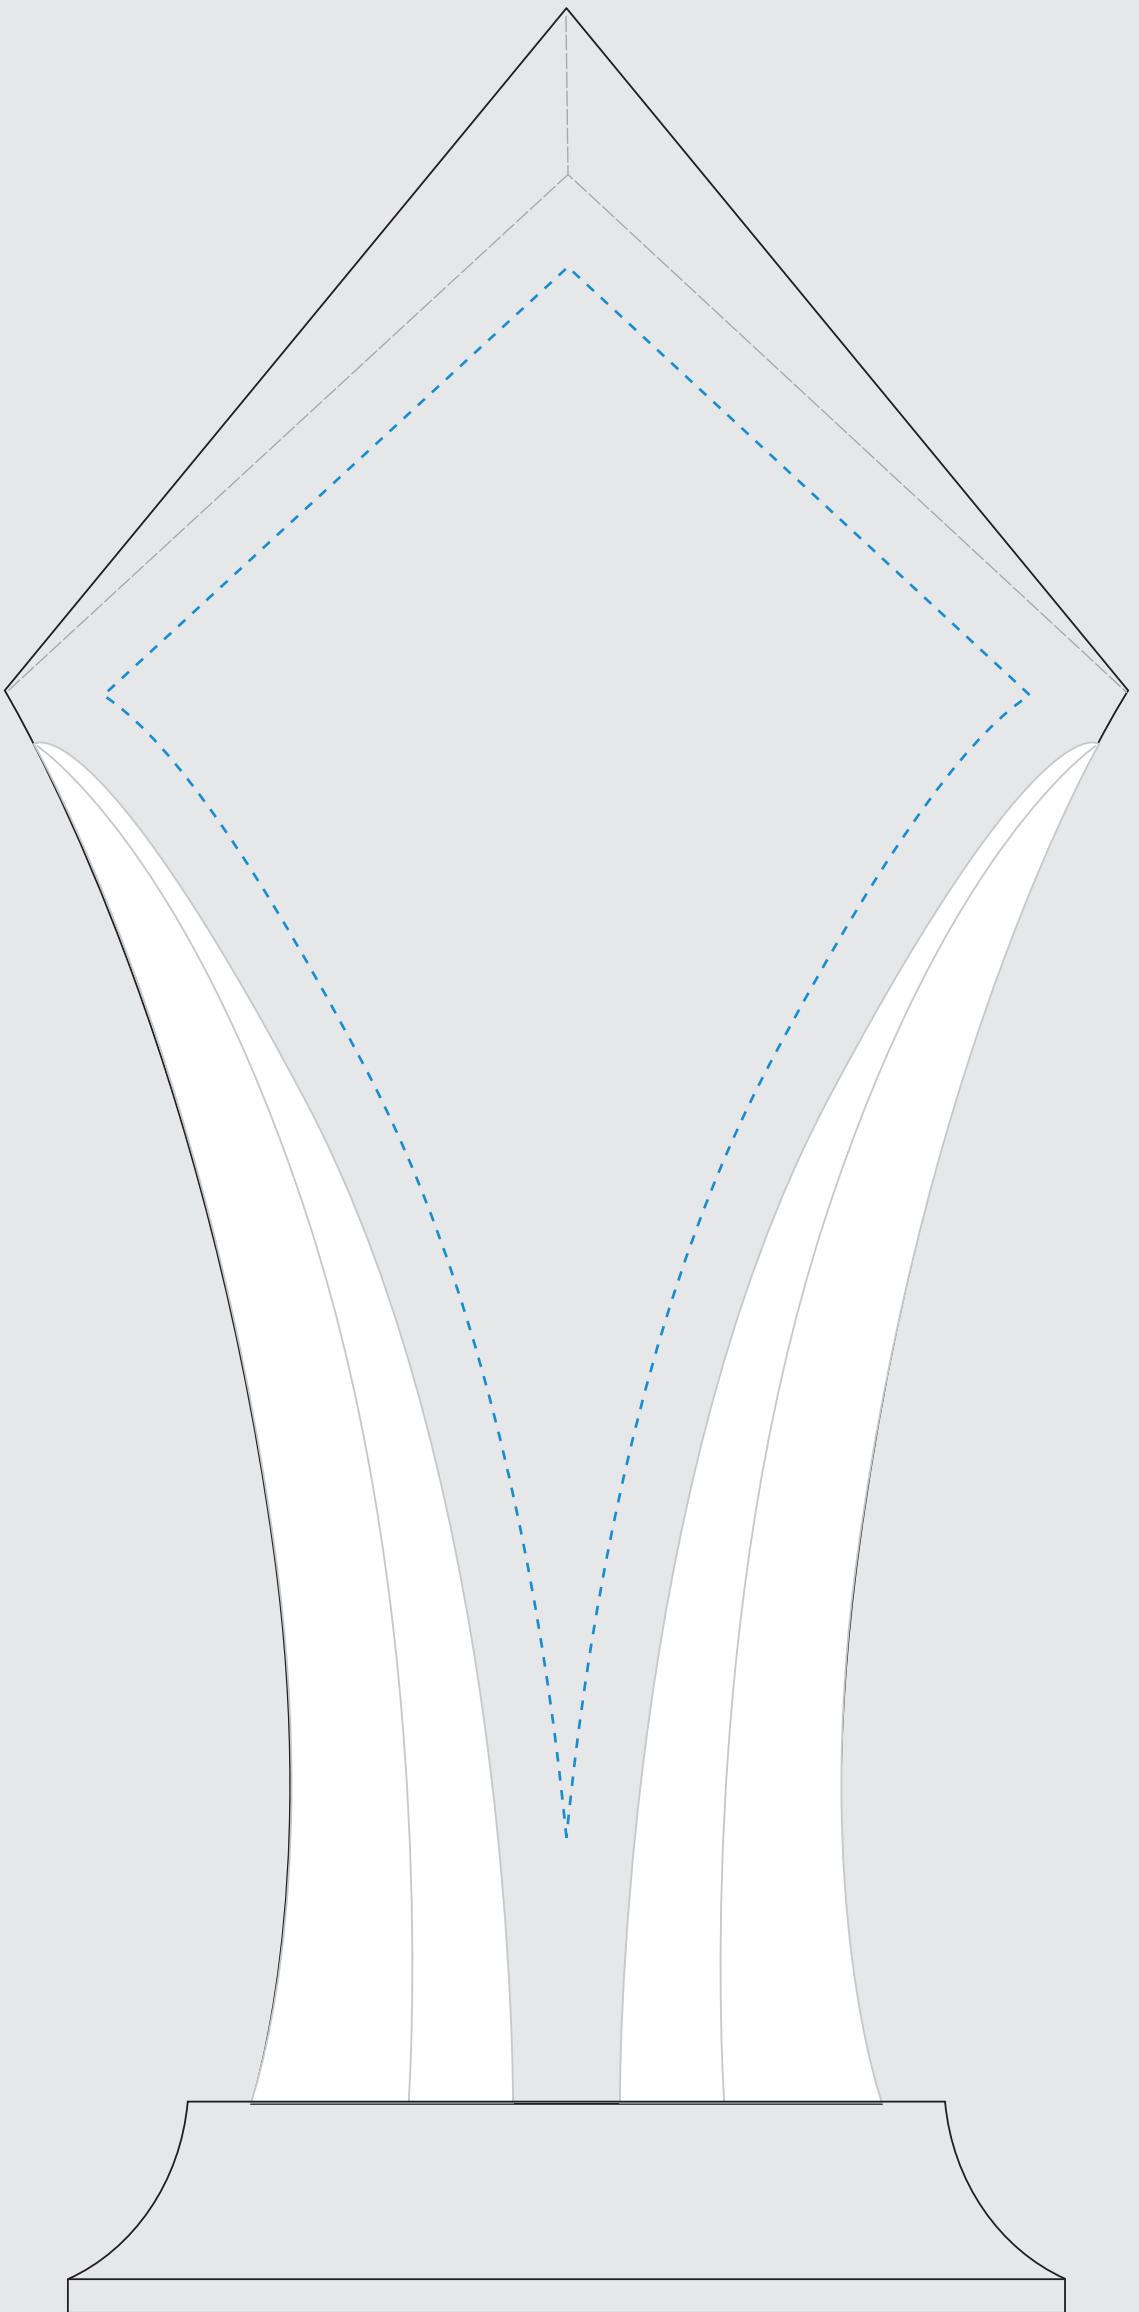

Standard Etch: Reverse

5139 AURORA AWARD - 12"

Blue line represents the max image area.