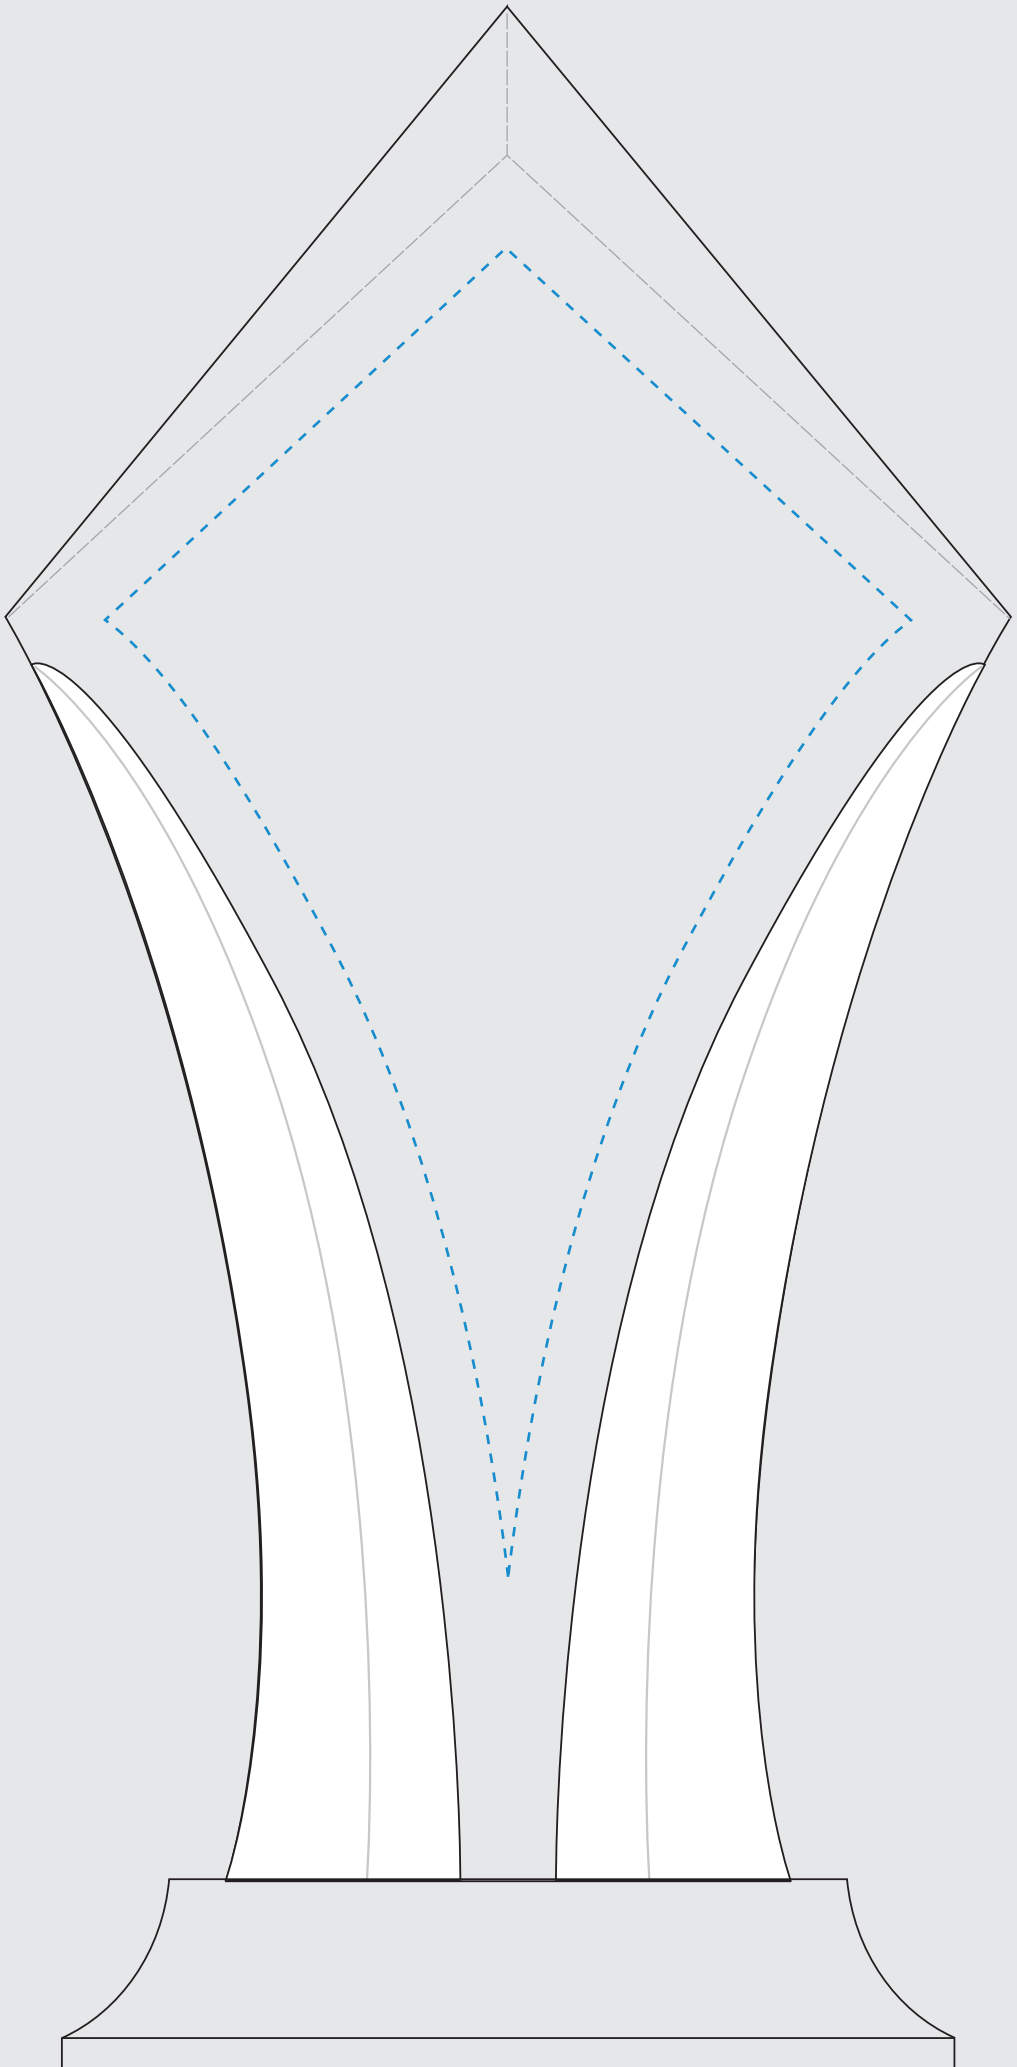

Standard Etch: Reverse

5138 AURORA AWARD - 10.75"

Blue line represents the max image area.