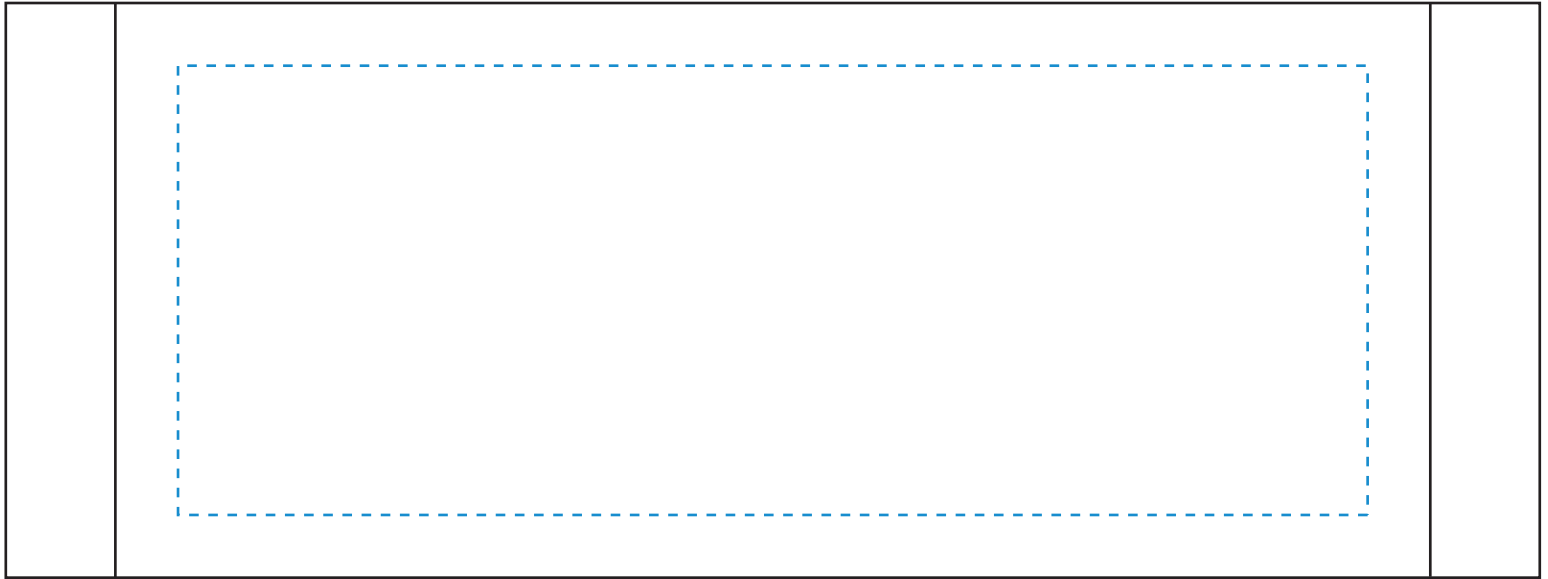

Standard Etch: Reverse

5918 AUGUSTA RECTANGLE - 8"W

Blue line represents the max image area.