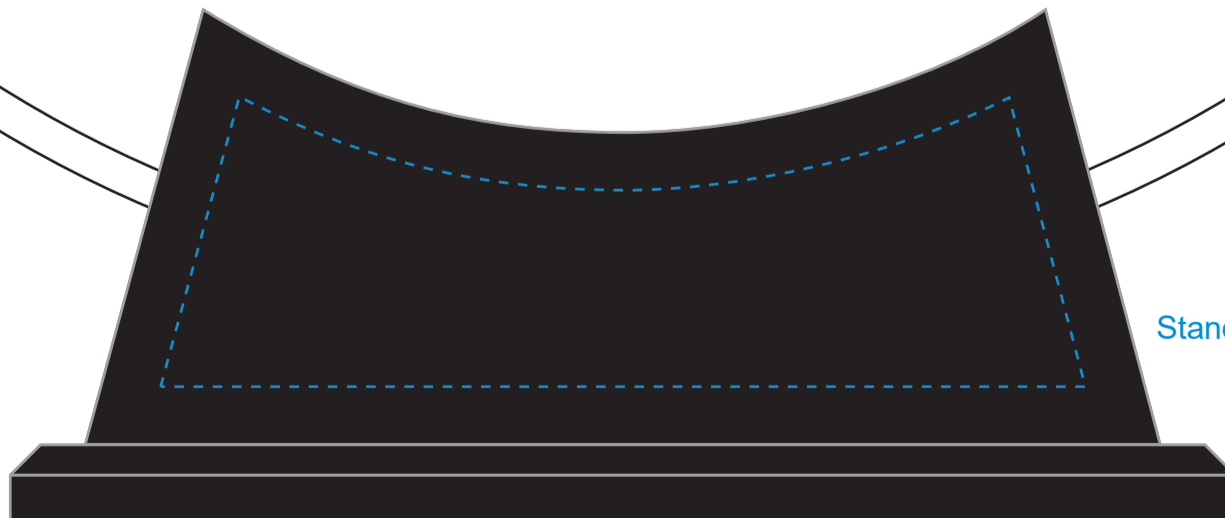

Standard Etch: Reverse

Standard Etch: Front

WARNING: Cancer and Reproductive Harm
www.P65Warnings.ca.gov

6298 ASTORIA PLATE 13"
Blue line represents the max image area.