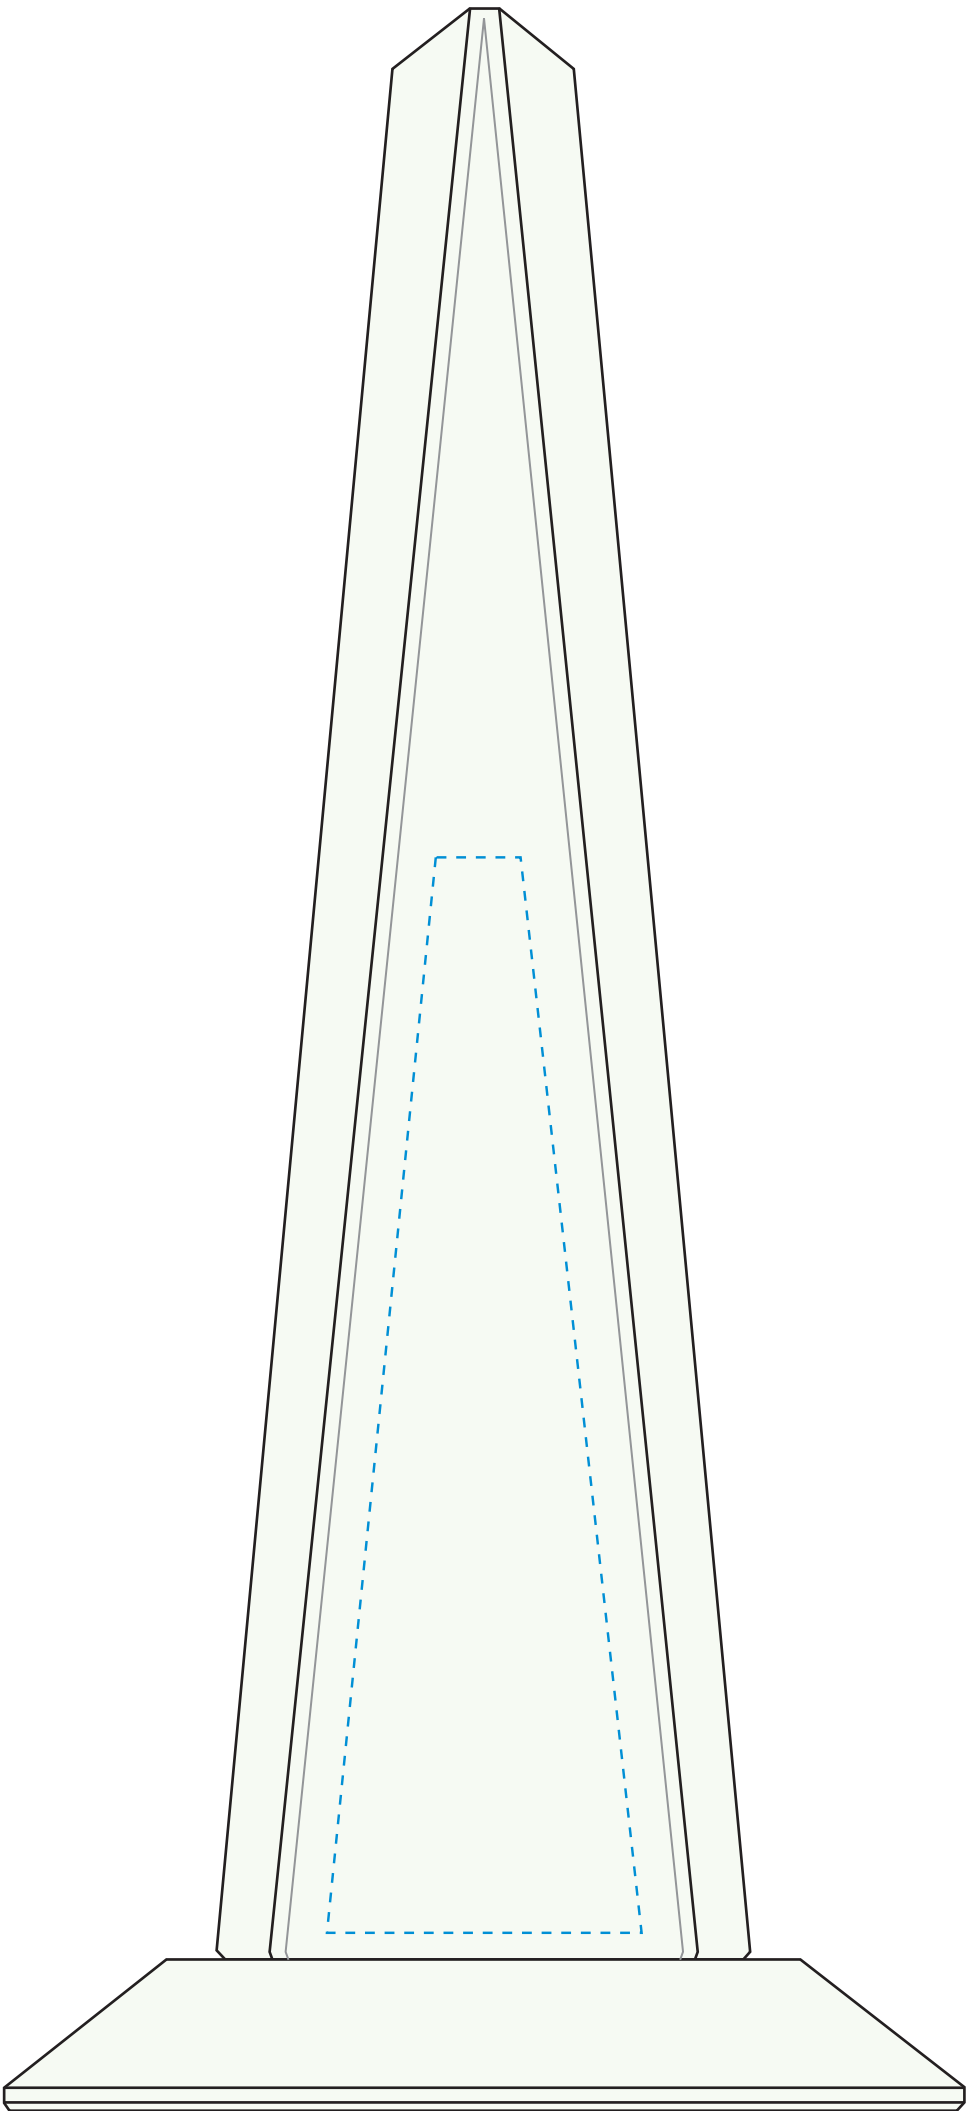

Standard Etch: Reverse

3691 ASHFORD TOWER 11"

Blue line represents the max image area.