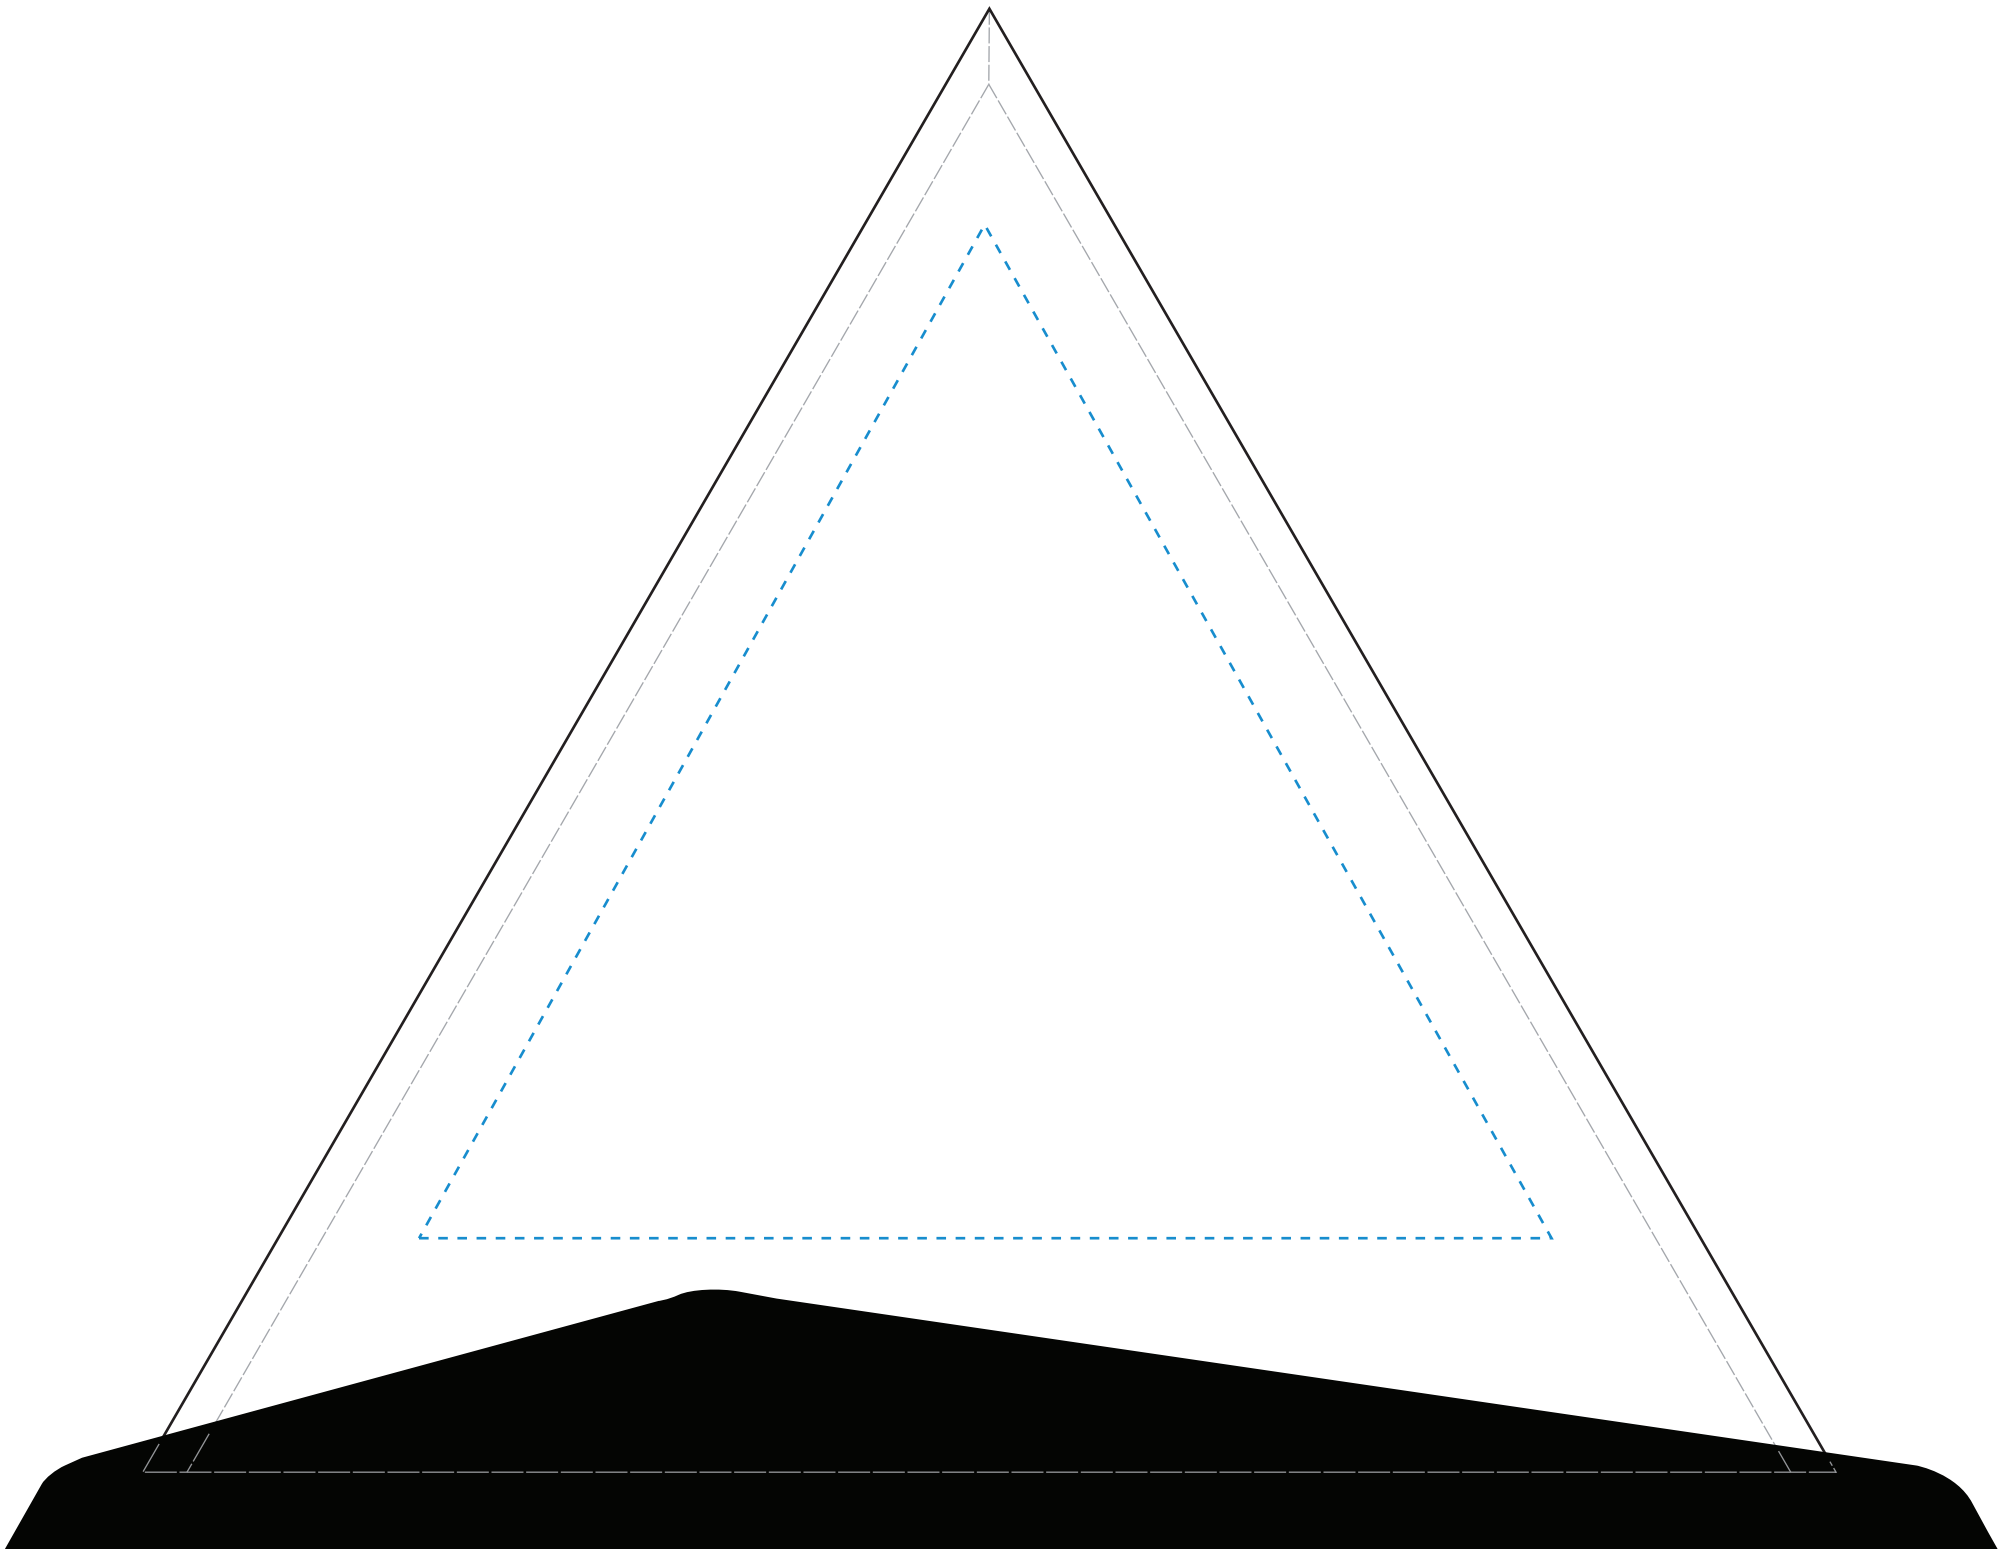

Standard Etch: Reverse

7347 ASHEVILLE TRIANGLE - 8"

Blue line represents the max image area.