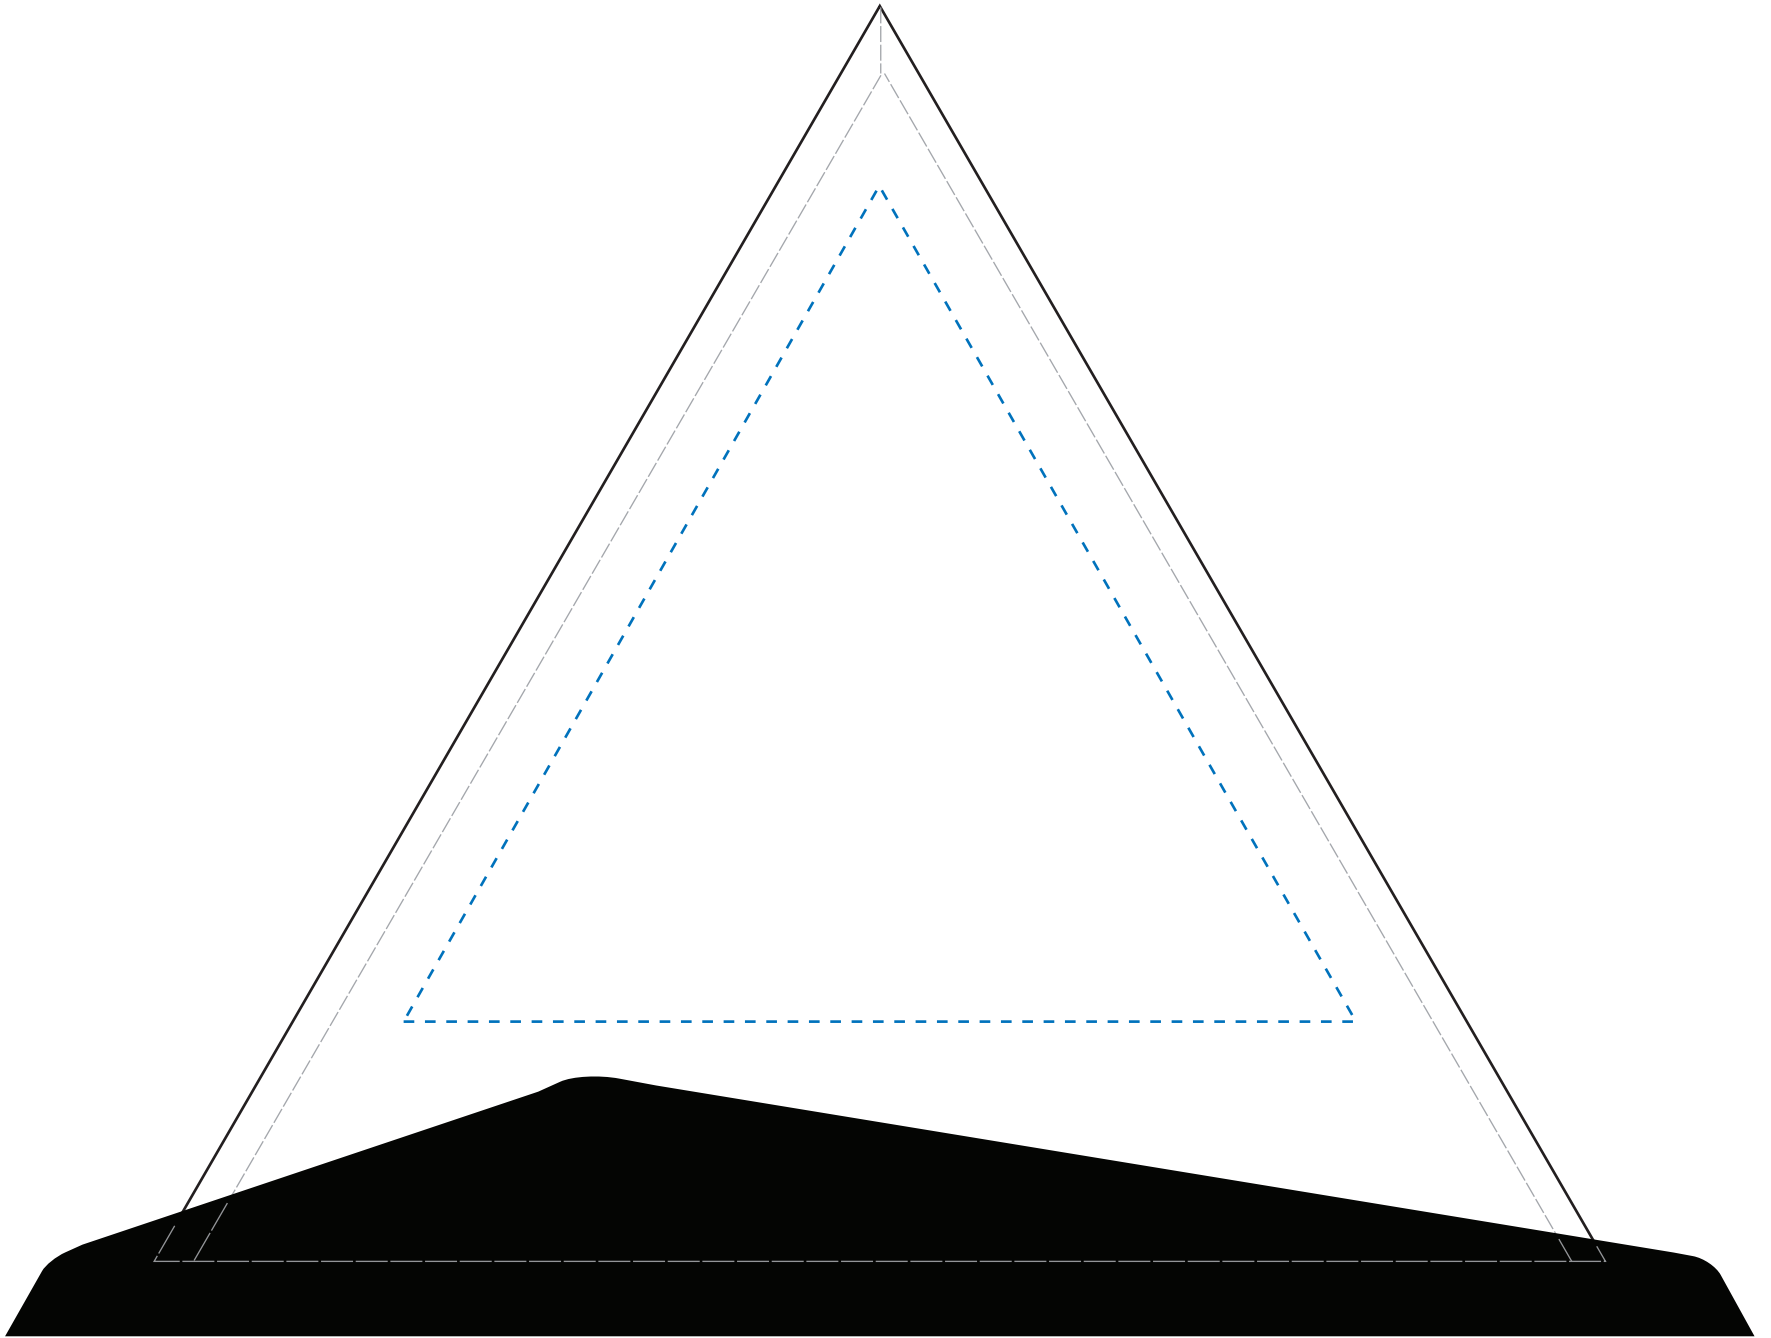

Standard Etch: Reverse

7346 ASHEVILLE TRIANGLE - 7"

Blue line represents the max image area.