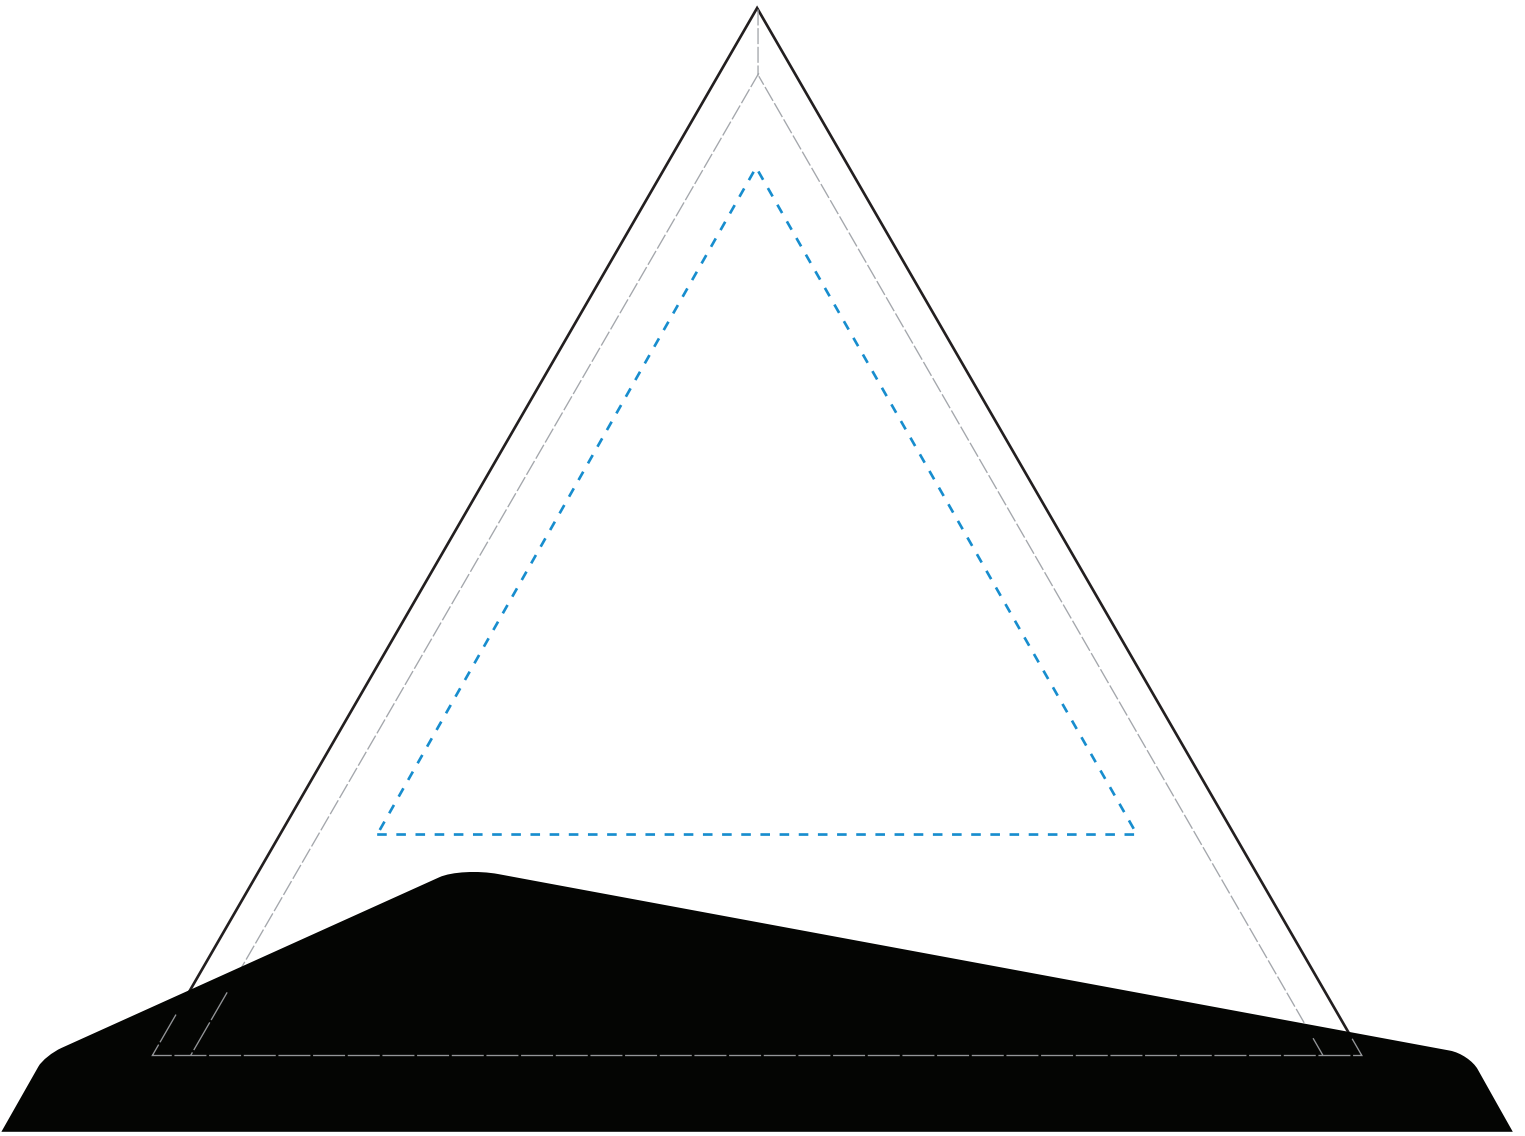

Standard Etch: Reverse

7345 ASHEVILLE TRIANGLE - 6"

Blue line represents the max image area.