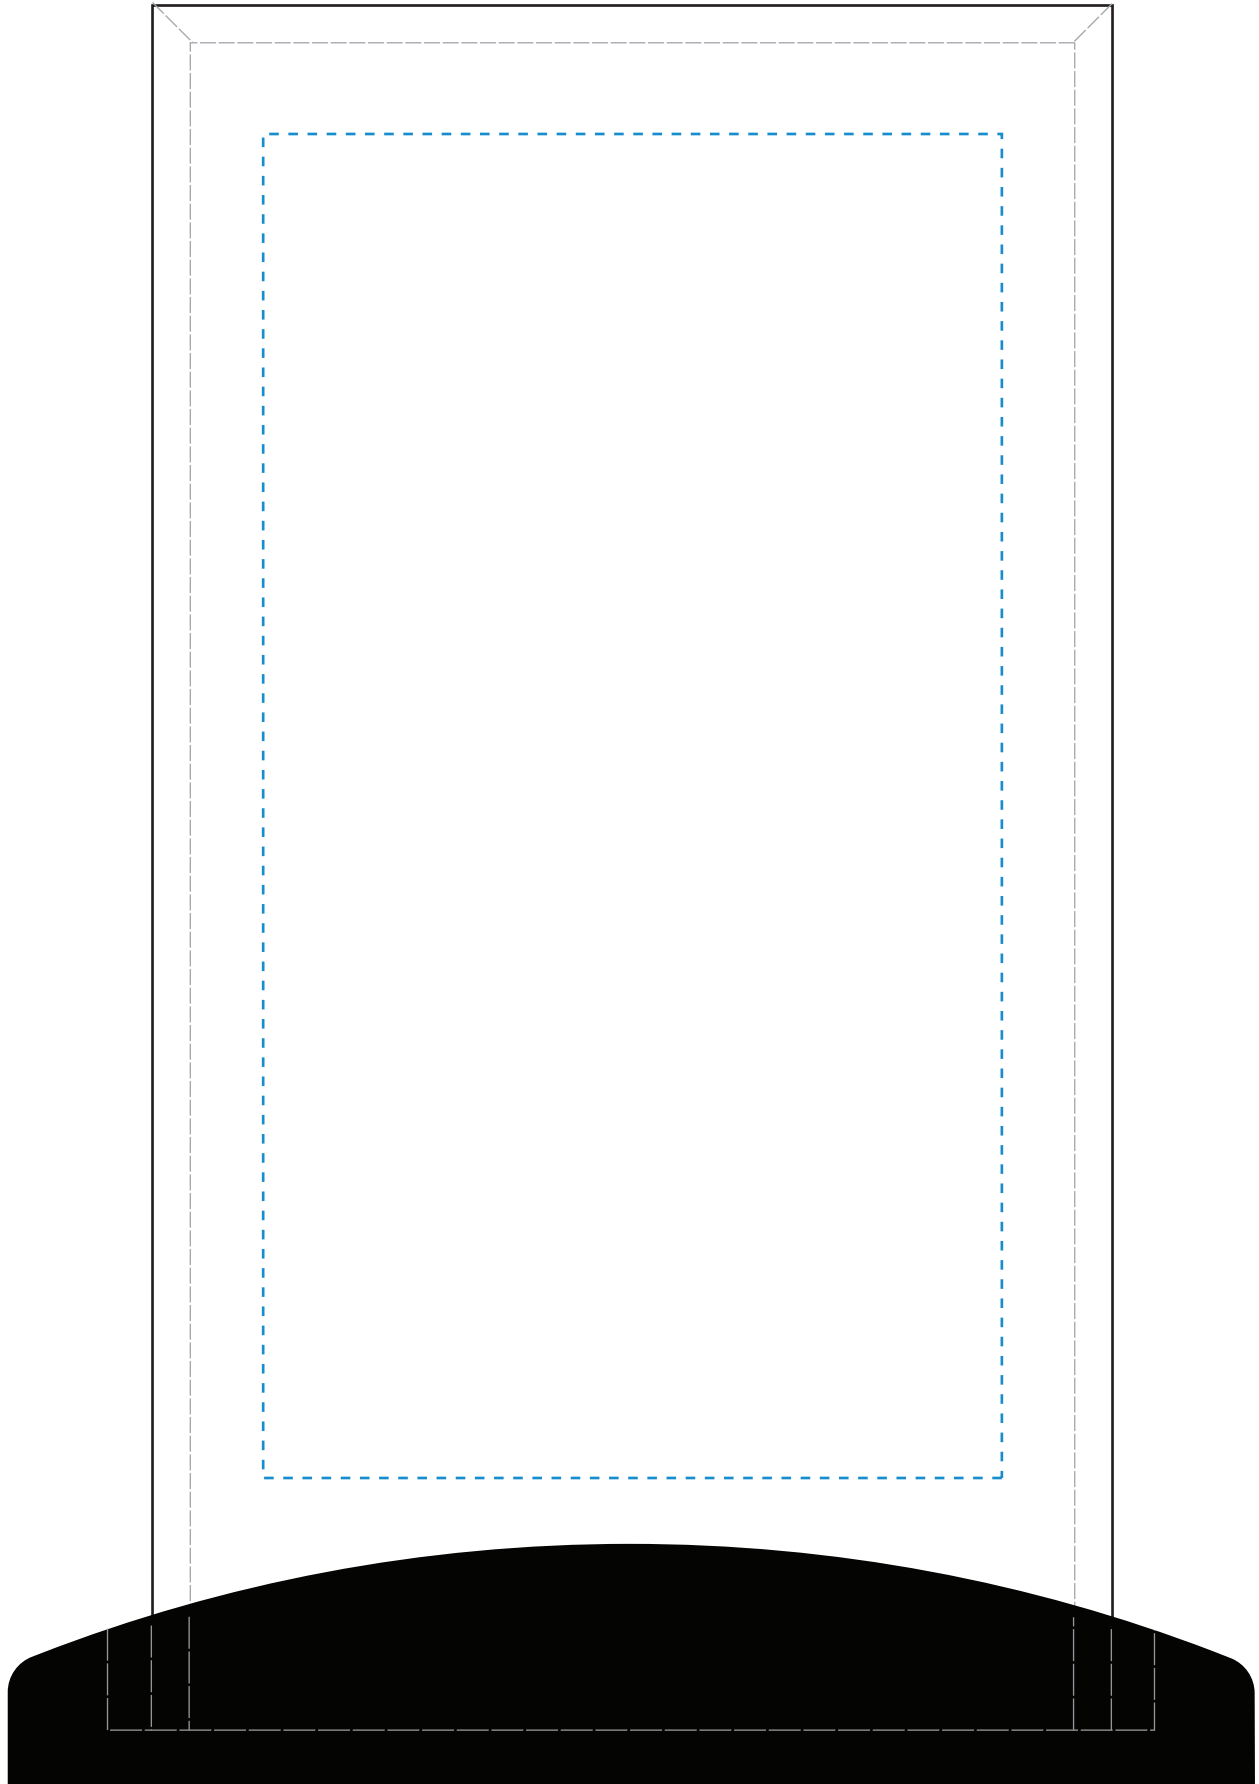

Standard Etch: Reverse

7339 ASHEVILLE RECTANGLE - 9.5"

Blue line represents the max image area.