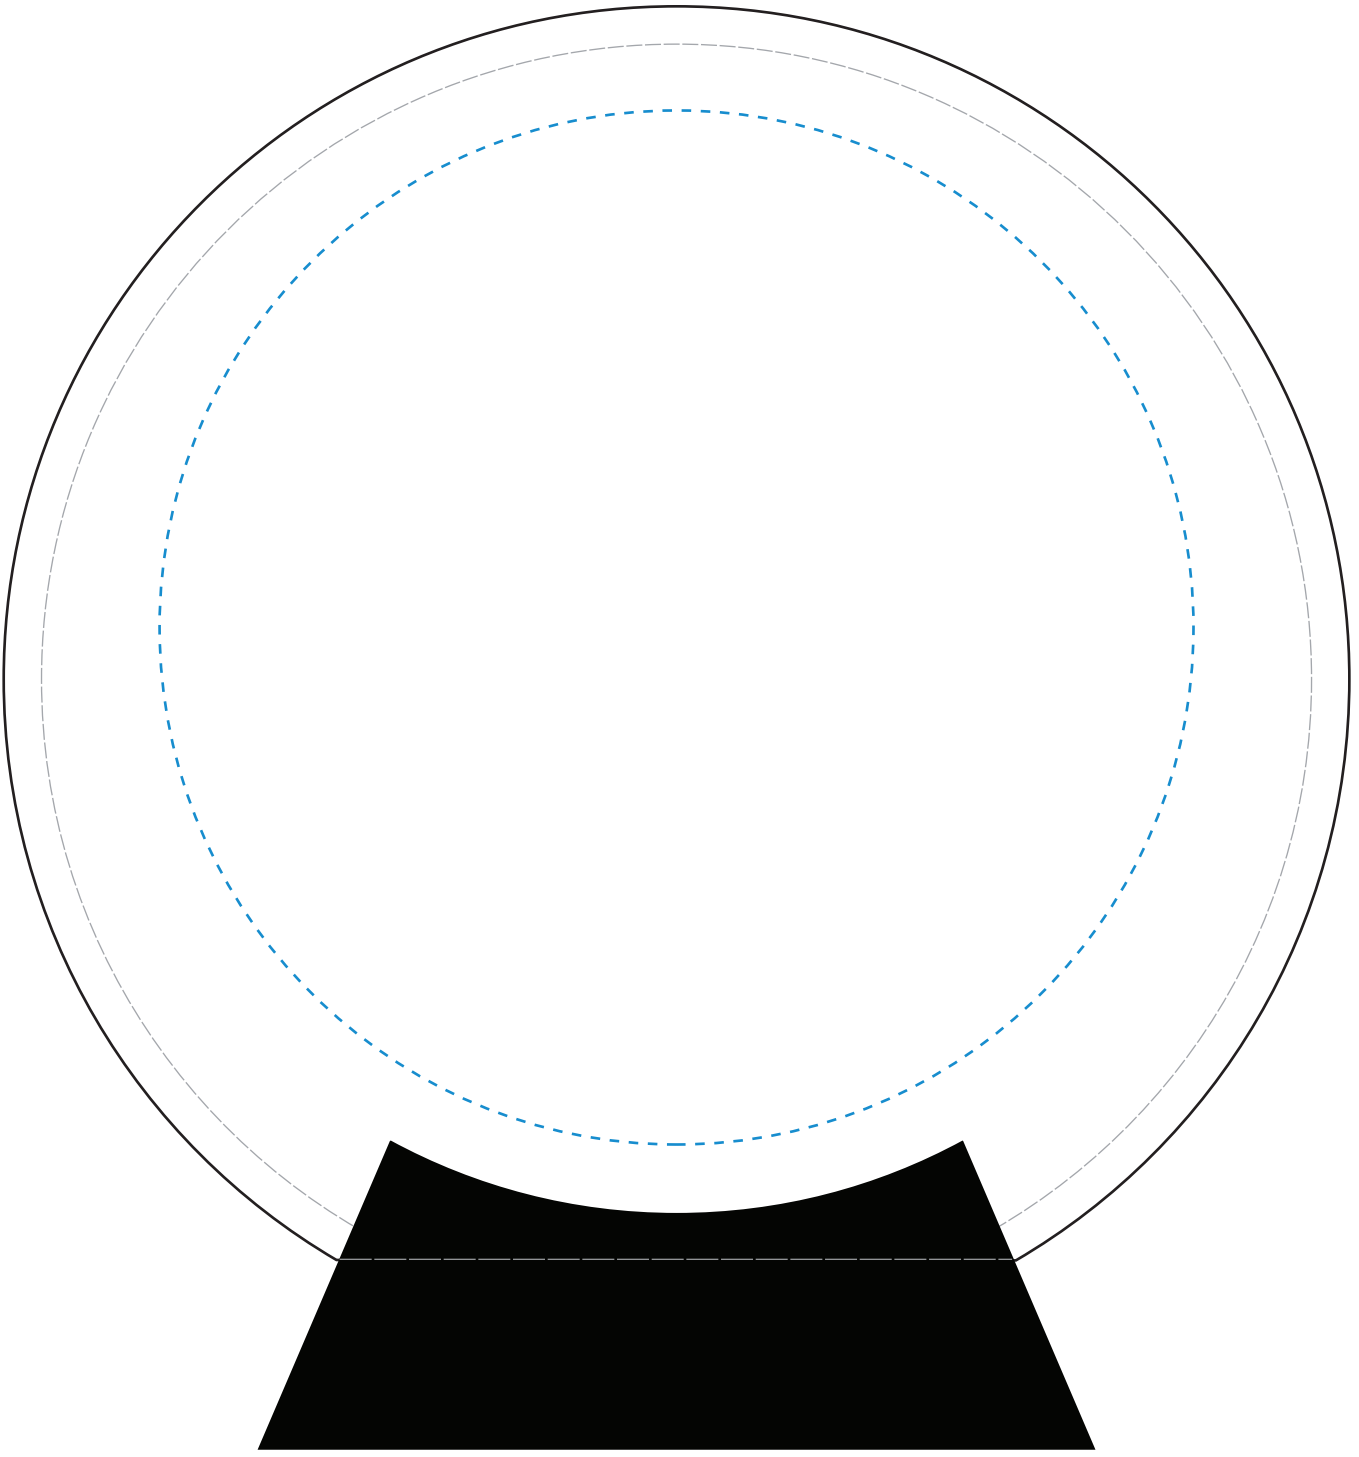

Standard Etch: Reverse

7351 ASHEVILLE CIRCLE - 7.5"

Blue line represents the max image area.