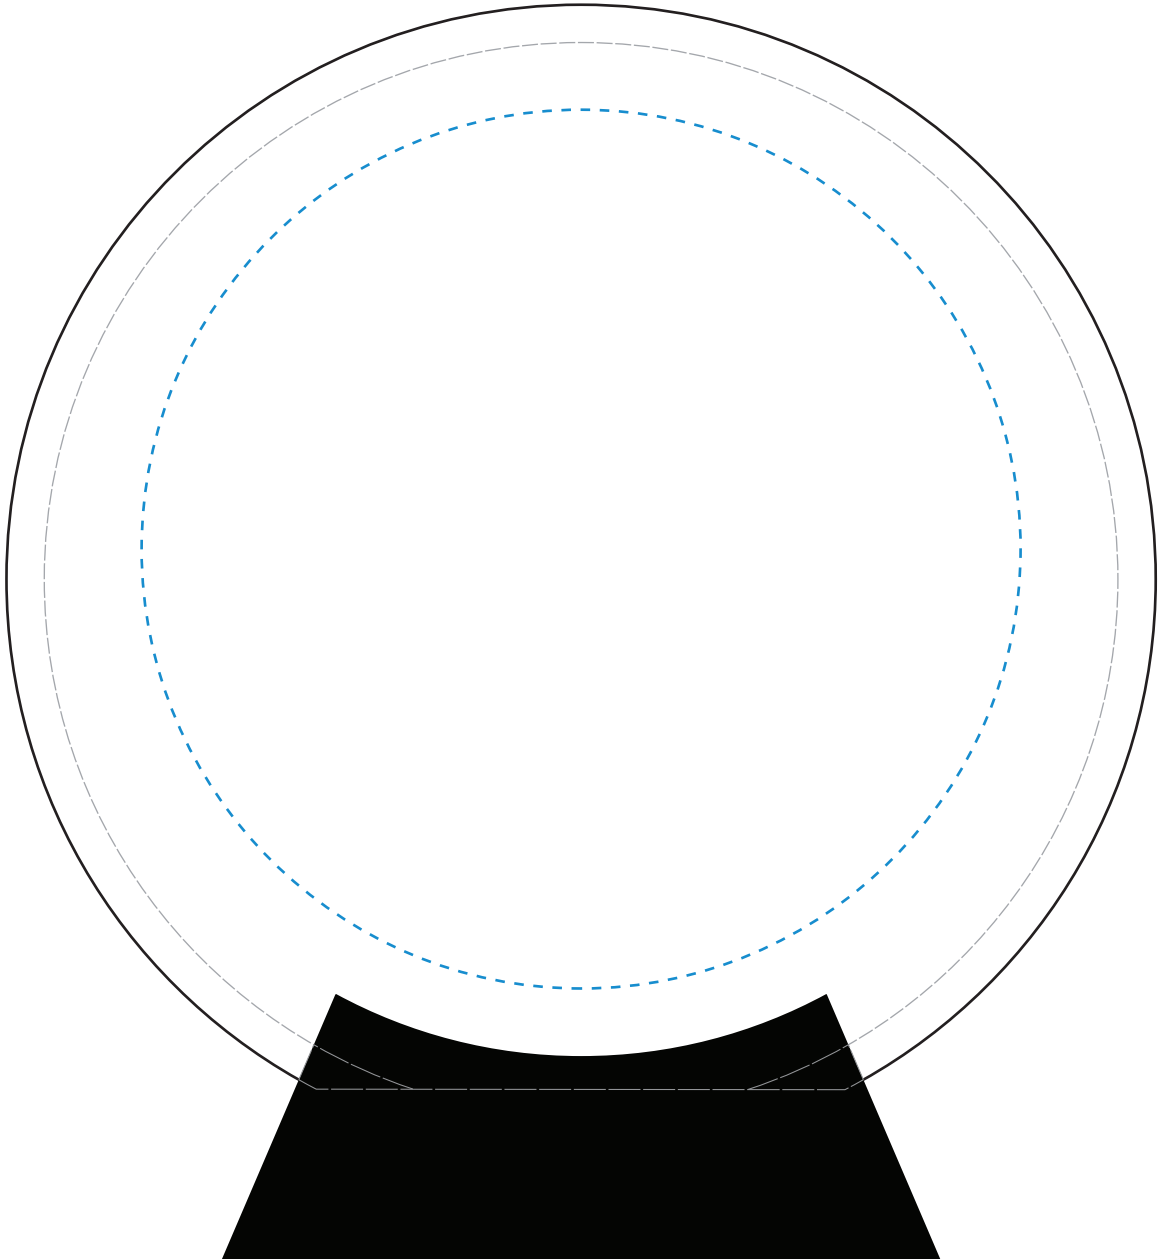

Standard Etch: Reverse

7350 ASHEVILLE CIRCLE - 6.5"

Blue line represents the max image area.