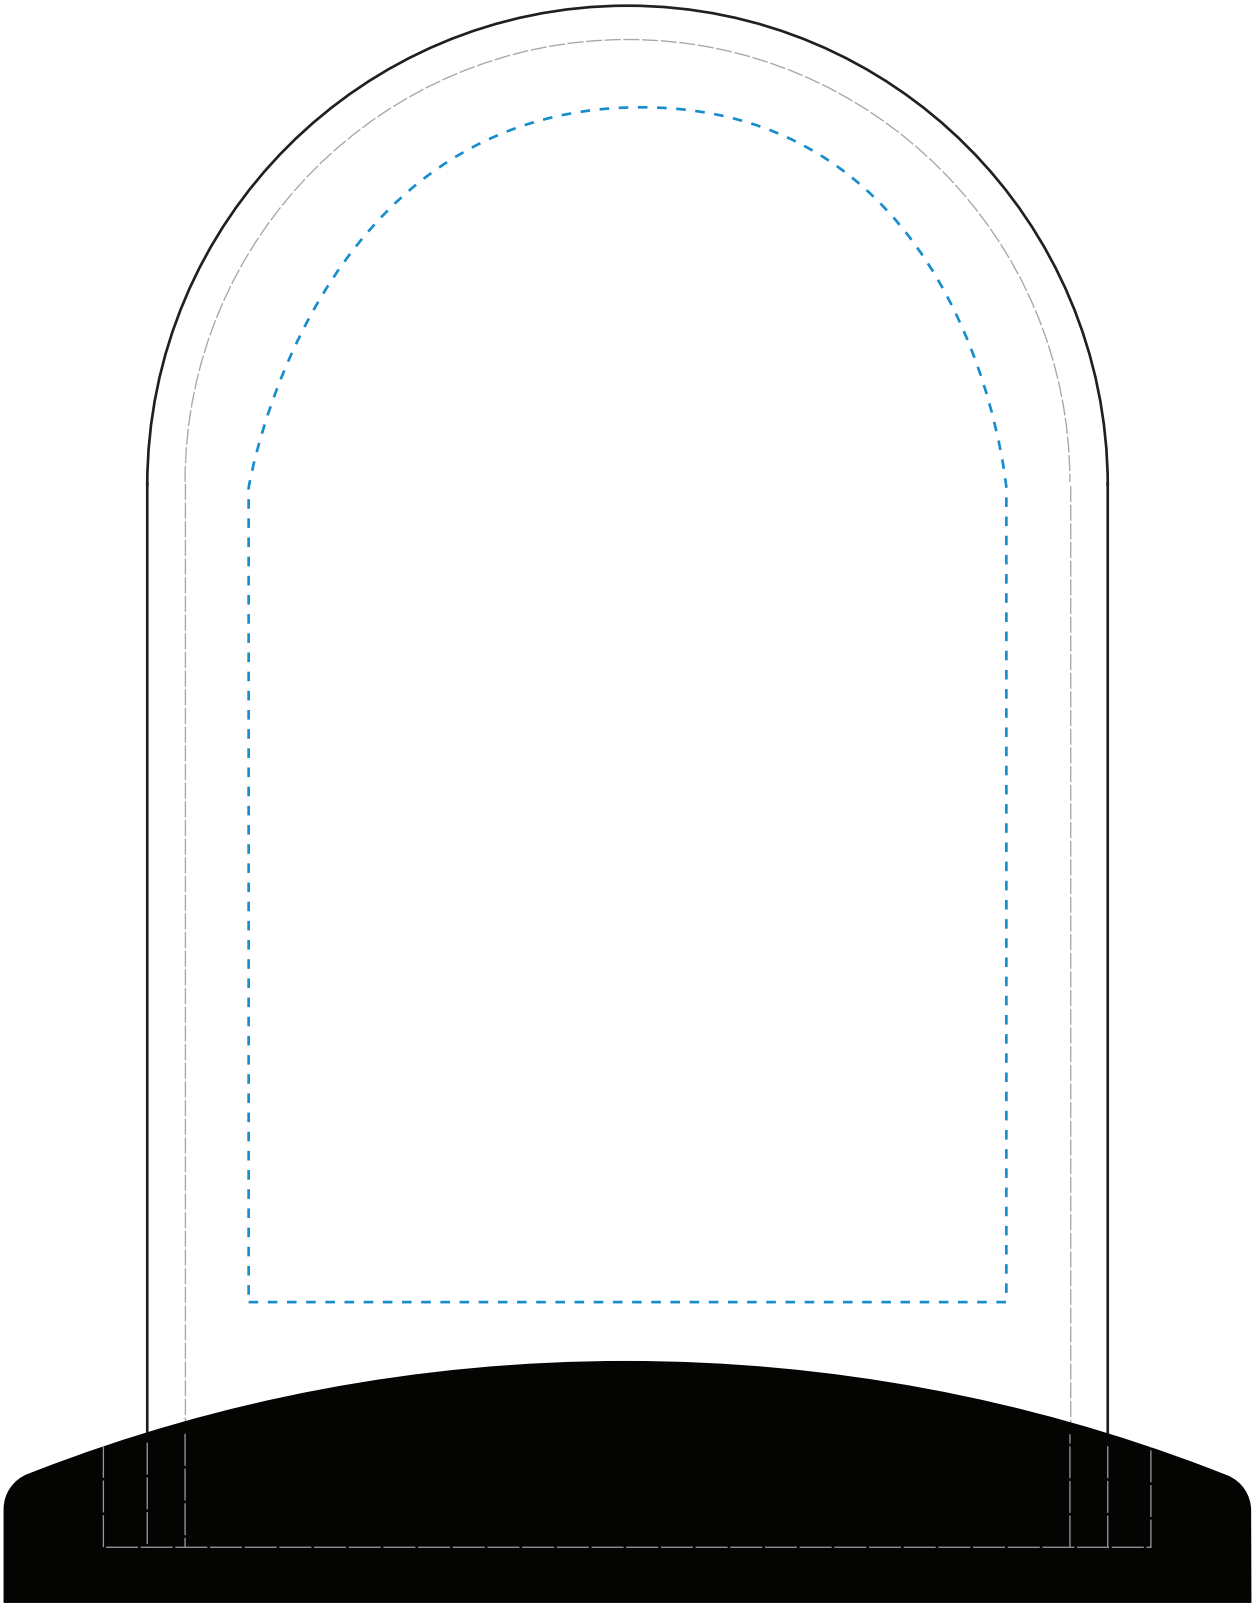

Standard Etch: Reverse

7334 ASHEVILLE ARCH - 8.5"

Blue line represents the max image area.