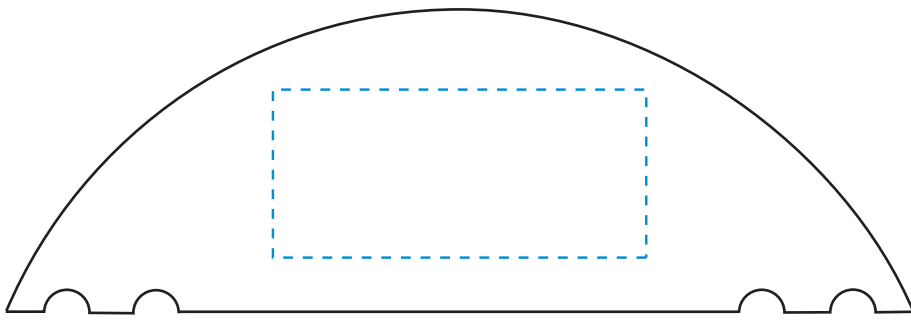

Standard Etch: Front
TOP VIEW

Standard Etch: Reverse

6022 ASBURY AWARD 10"

Blue line represents the max image area.

DO NOT EXCEED IMAGE AREA - PIECE IS CURVED ON BACK!