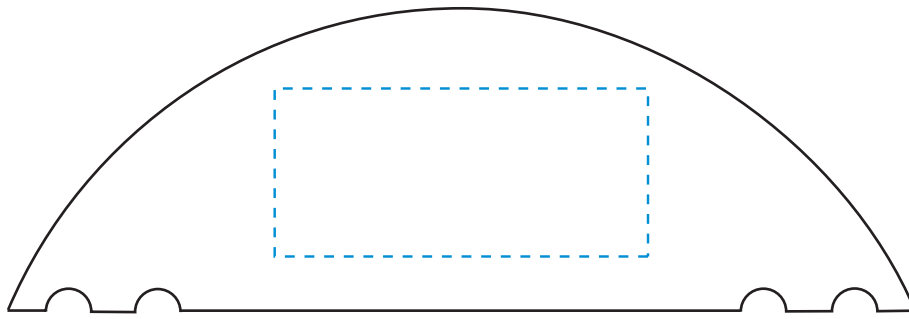

Standard Etch: Front  
TOP VIEW

Standard Etch: Reverse

**6021 ASHBURY AWARD 8"**

Blue line represents the max image area.

DO NOT EXCEED IMAGE AREA - PIECE IS CURVED ON BACK!