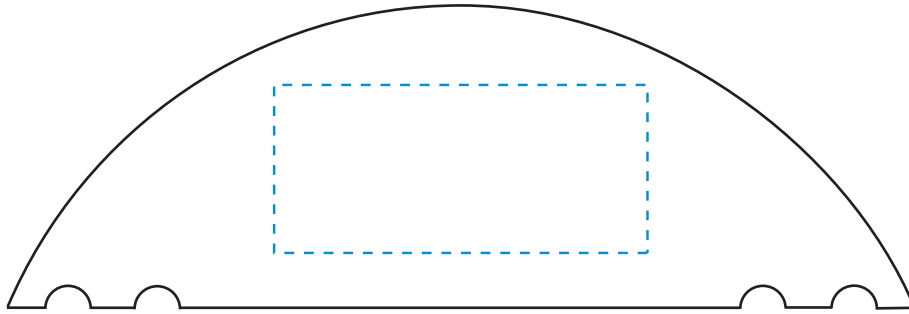

Standard Etch: Front  
TOP VIEW

Standard Etch: Reverse

**6020 ASHBURY AWARD 6"**

Blue line represents the max image area.

**DO NOT EXCEED IMAGE AREA - PIECE IS CURVED ON BACK!**