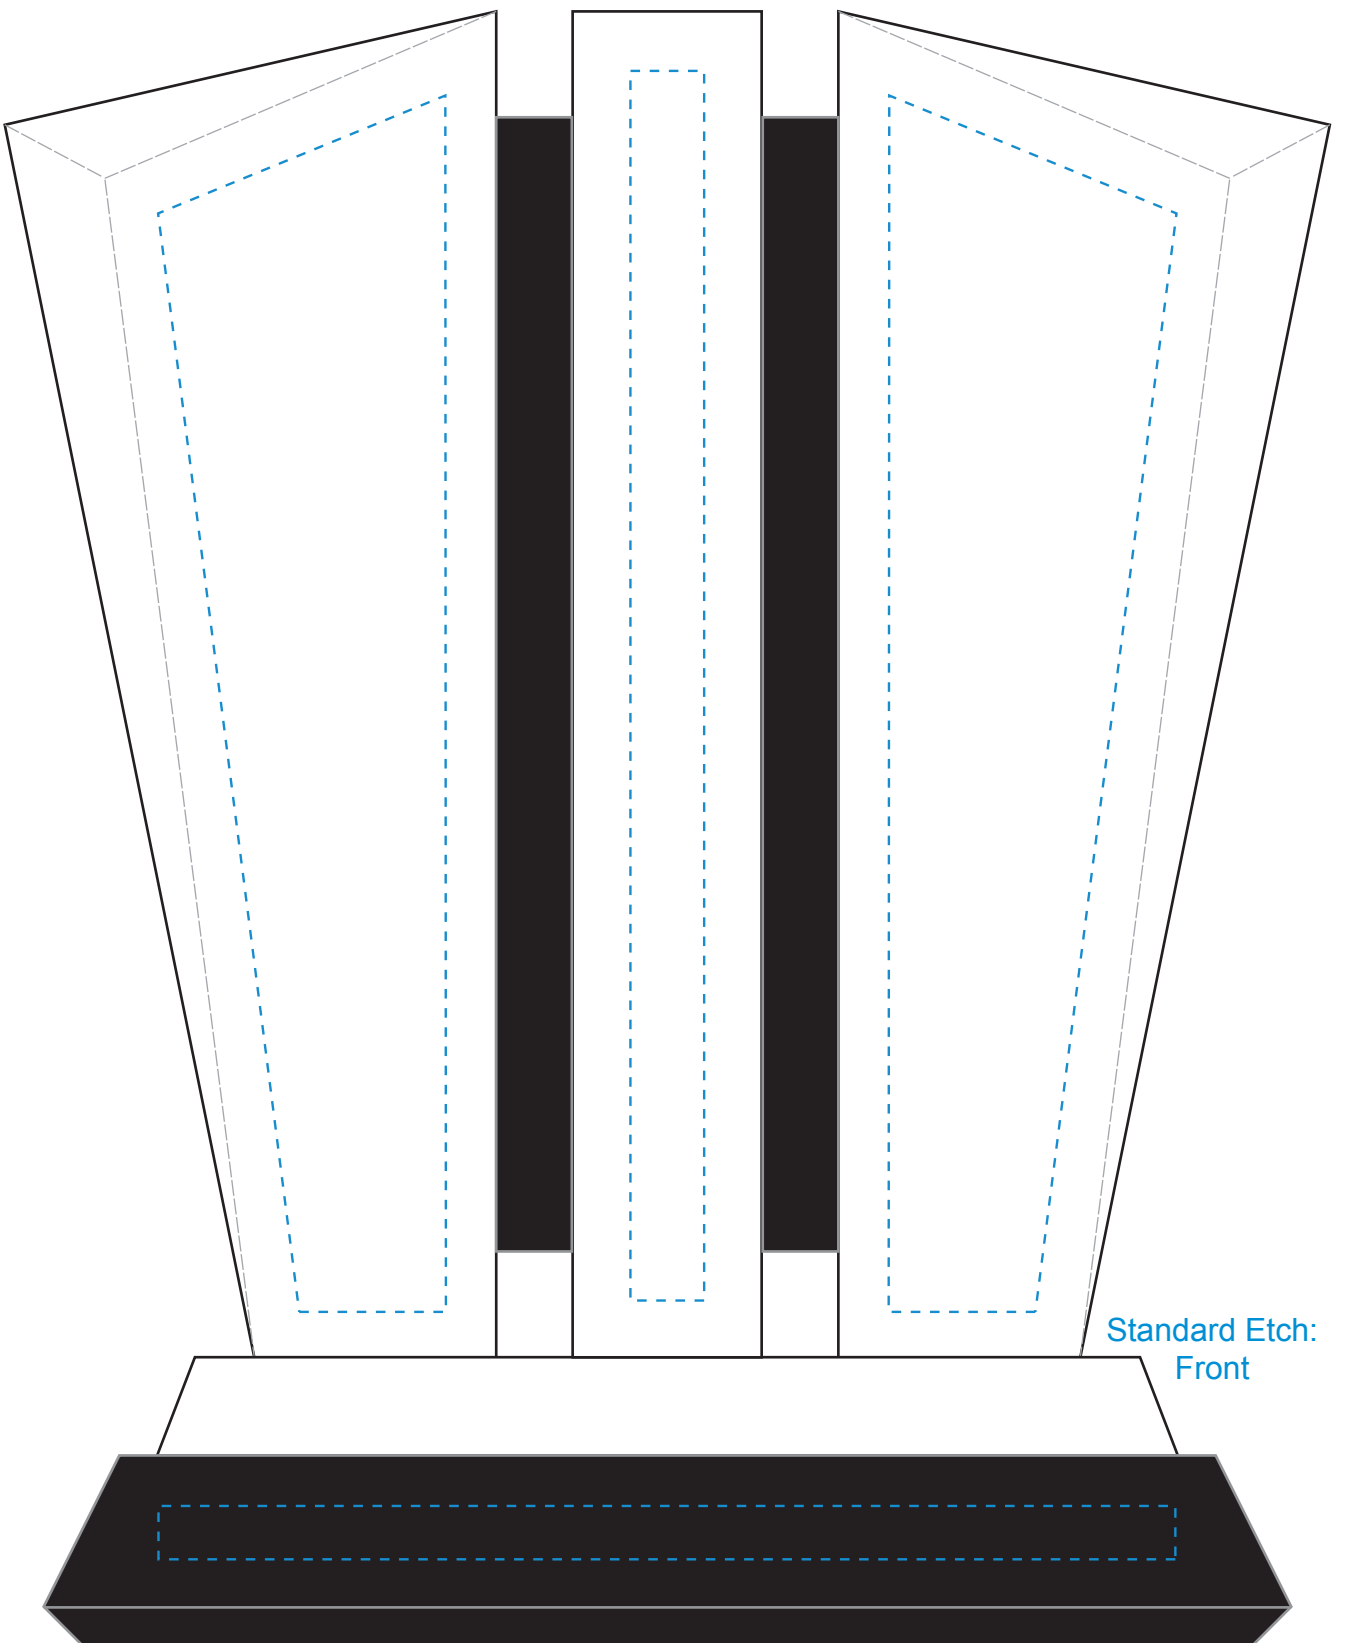

TOP VIEW

Standard Etch: Reverse

Standard Etch:
Front

3100 ARISTOCRAT AWARD - 8.25"

Blue line represents the max image area.