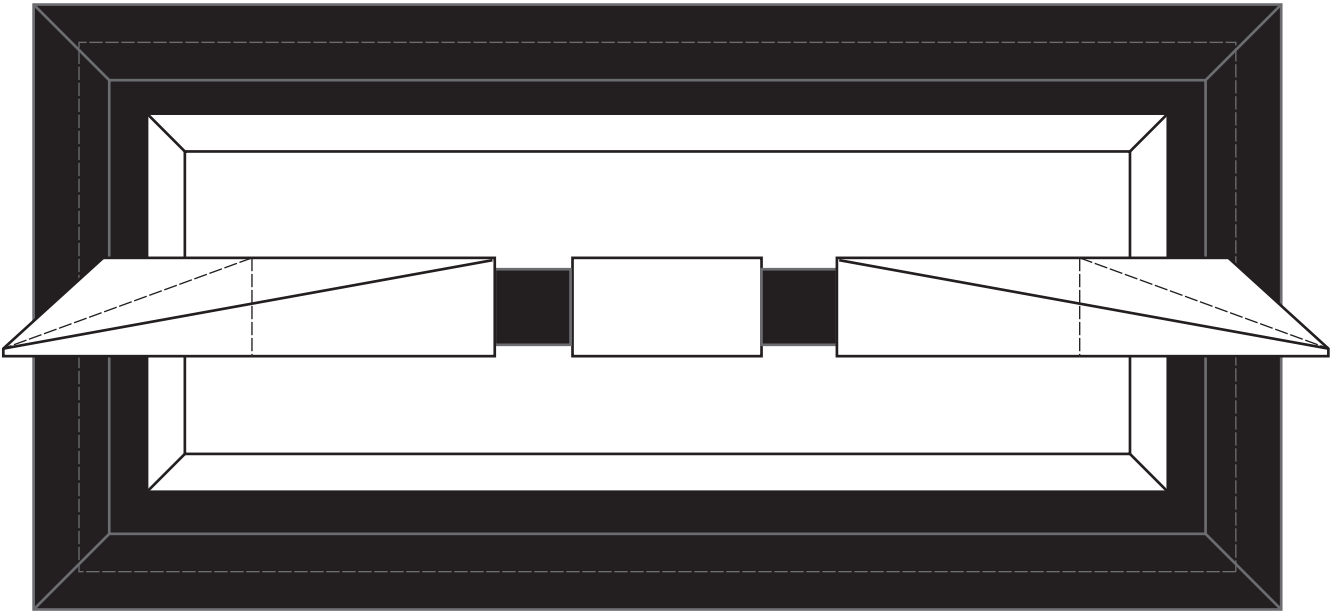

TOP VIEW

Standard Etch: Reverse

Standard Etch:
Front

3100 ARISTOCRAT AWARD - 8.25"

Blue line represents the max image area.