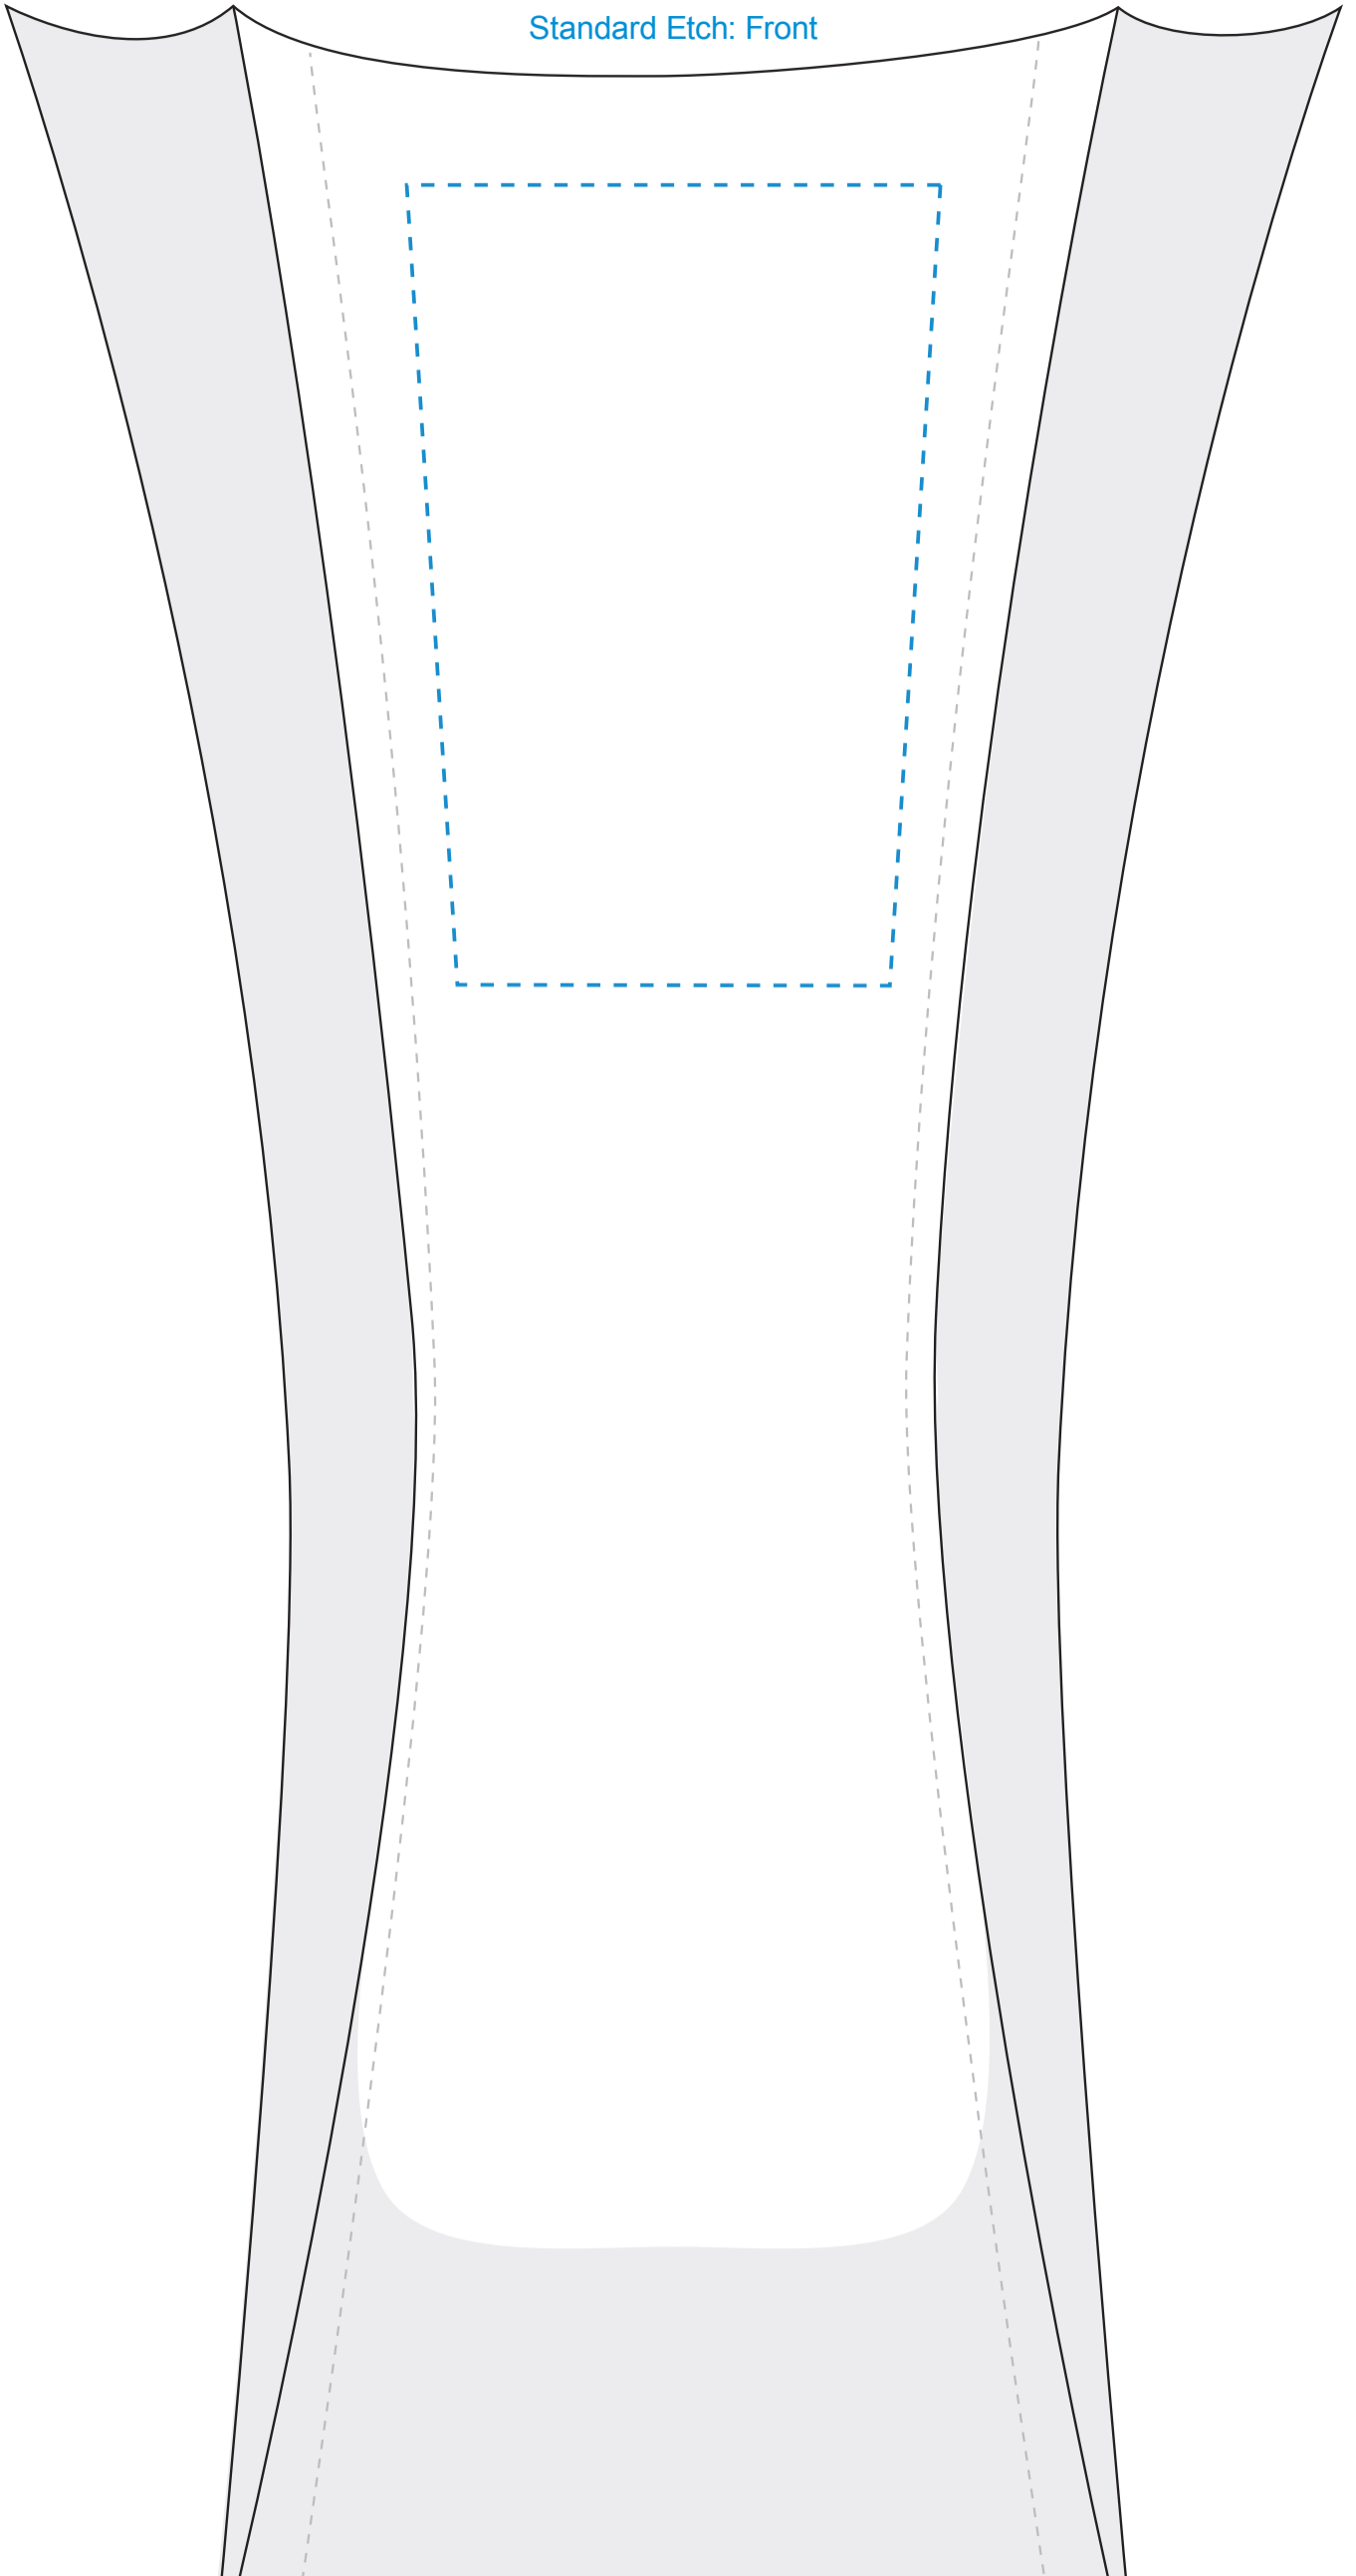

Standard Etch: Front

WARNING: Cancer and Reproductive Harm
2087 AQUATA VASE - 14"
www.P65Warnings.ca.gov

CRYSTAL D
Home of "The WOW Effect"®