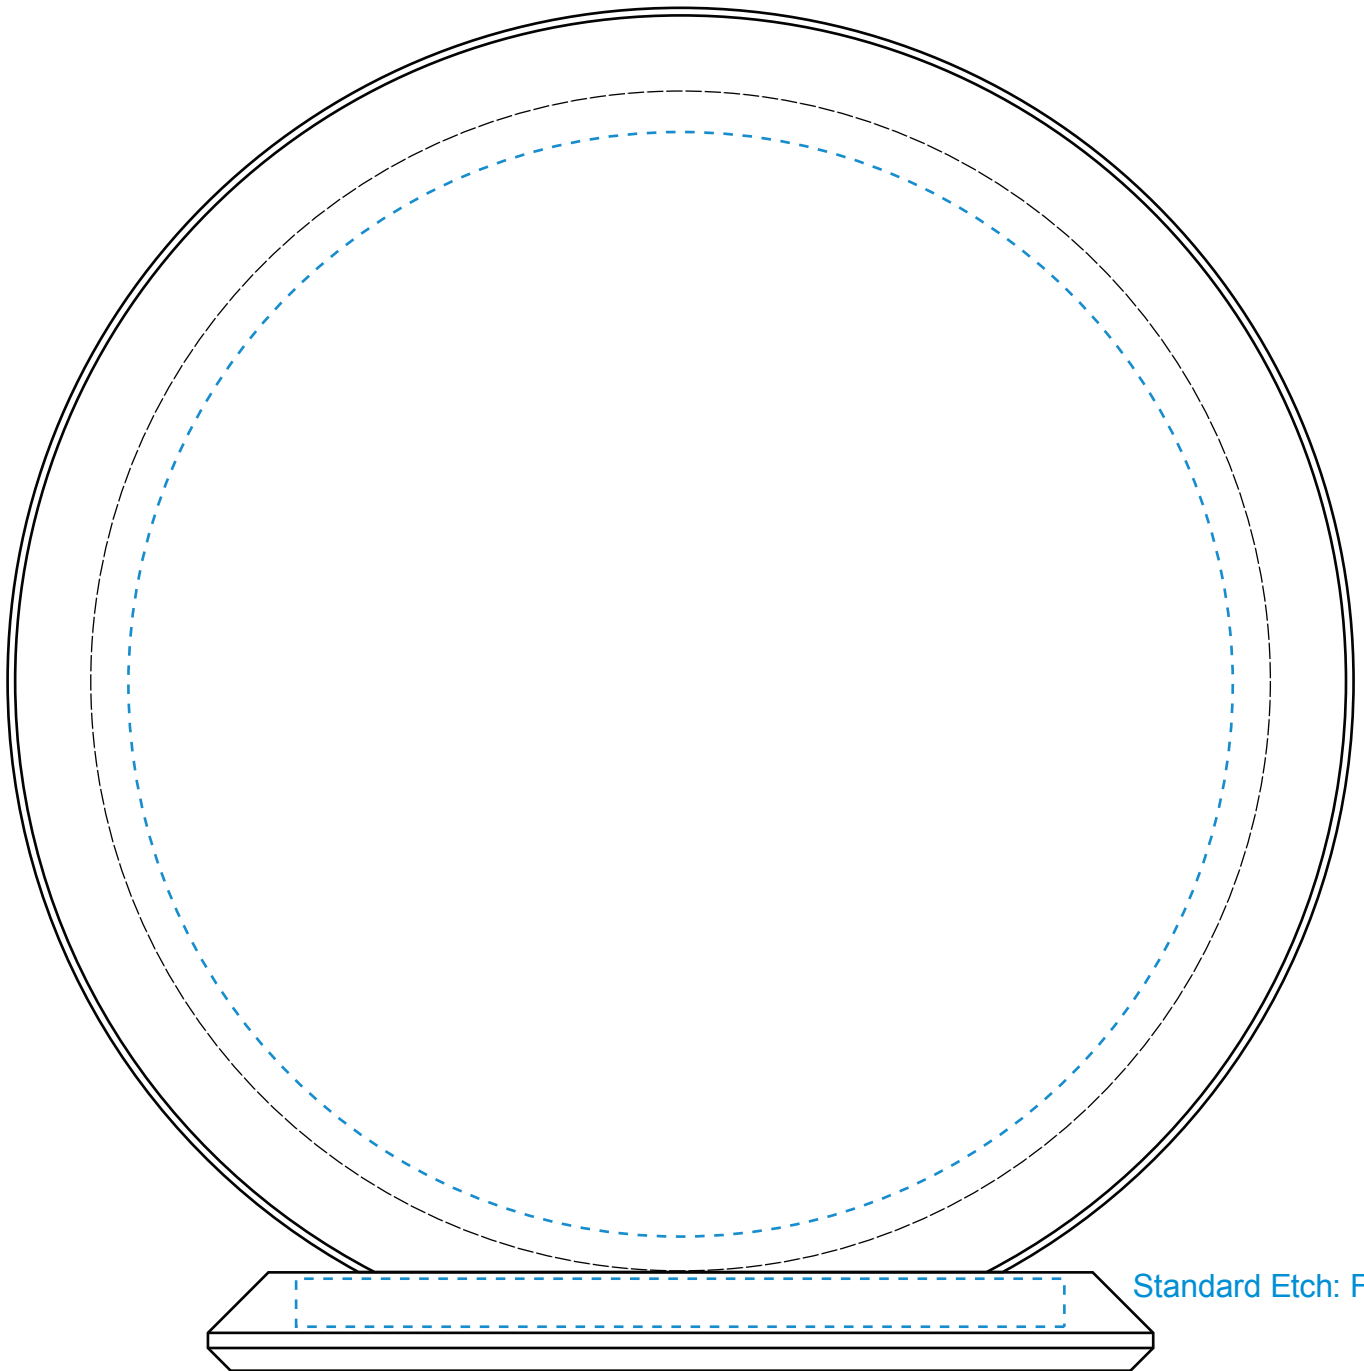

Standard Etch: Reverse

Standard Etch: Front

5022 APOLLO CIRCLE 7" DIA.

Blue line represents the max image area.