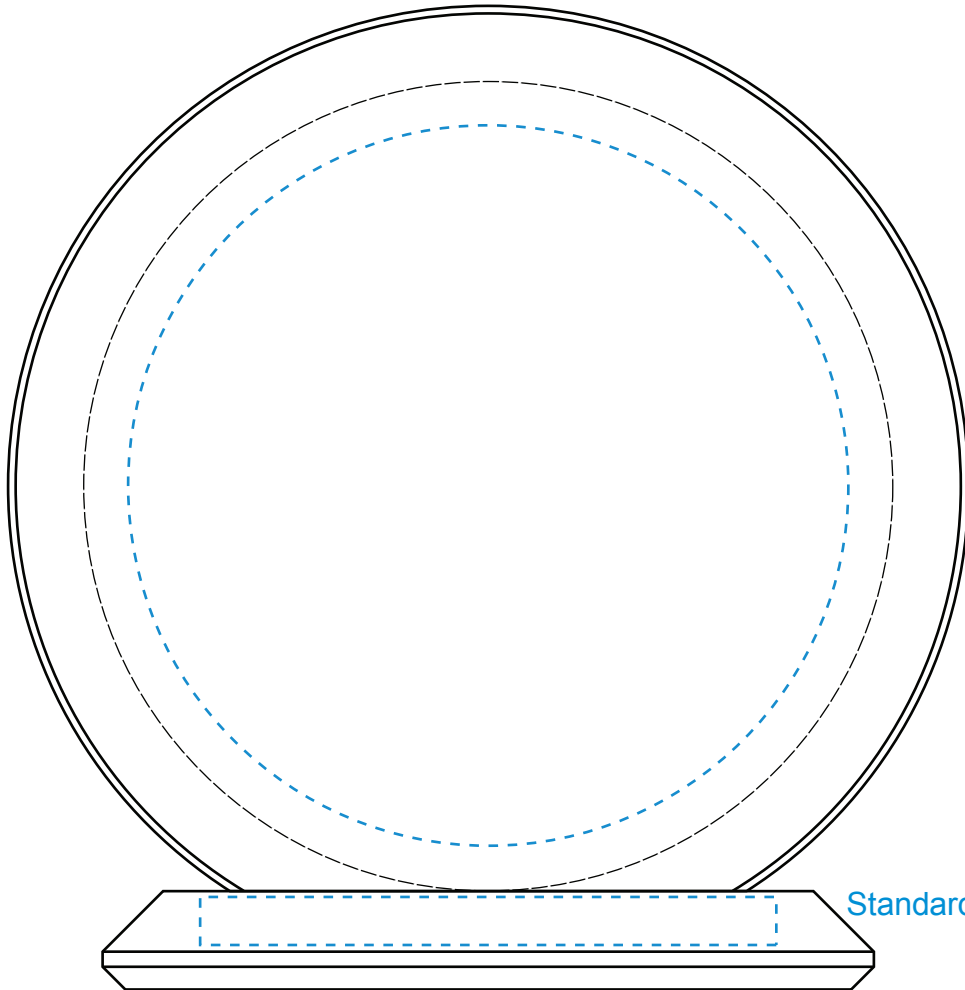

Standard Etch: Reverse

Standard Etch: Front

**5020 APOLLO CIRCLE 5" DIA.**

Blue line represents the max image area.