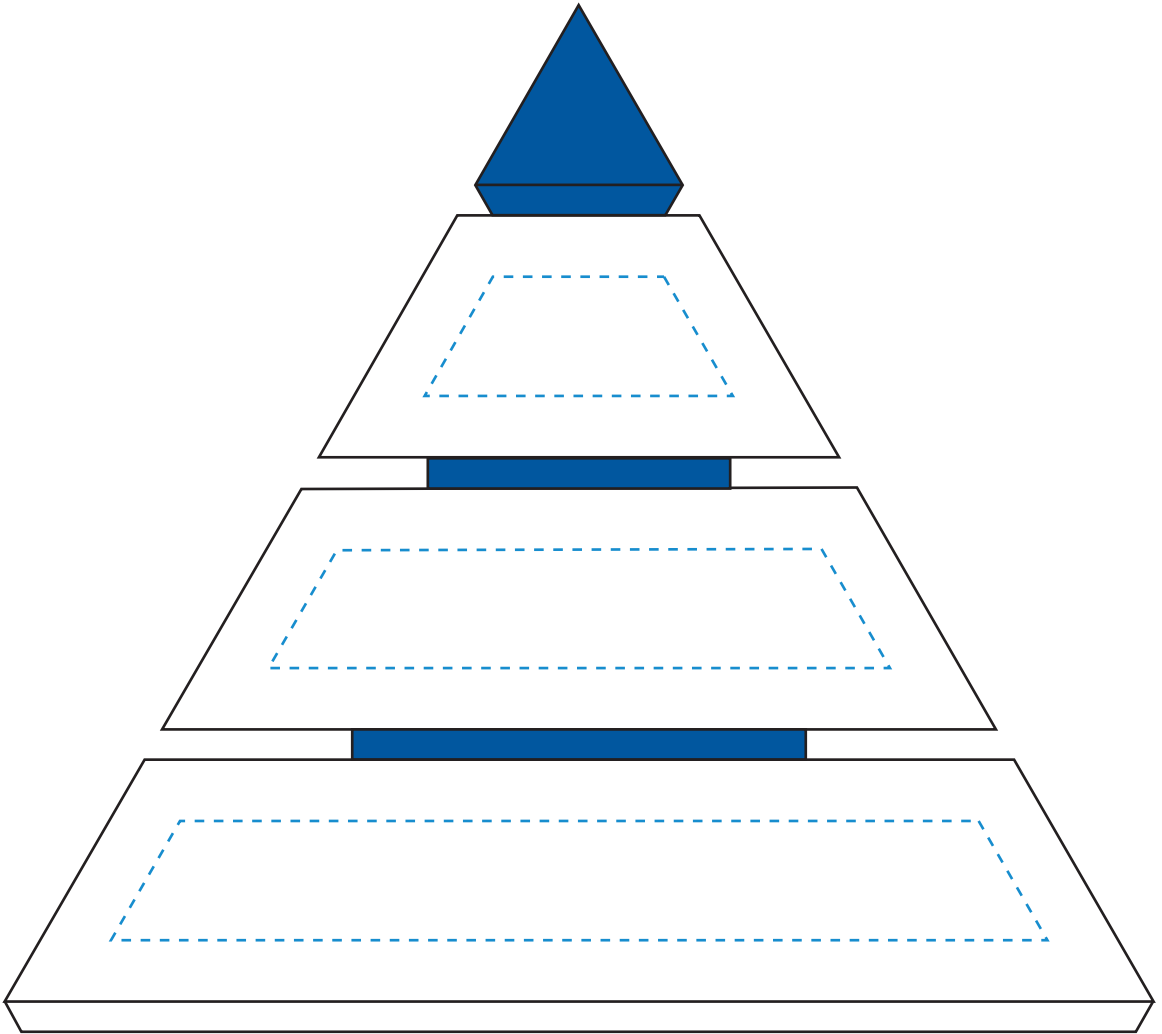

Standard Etch: Front

6448 APOGEE PYRAMID - 5.5"

Blue line represents the max image area.