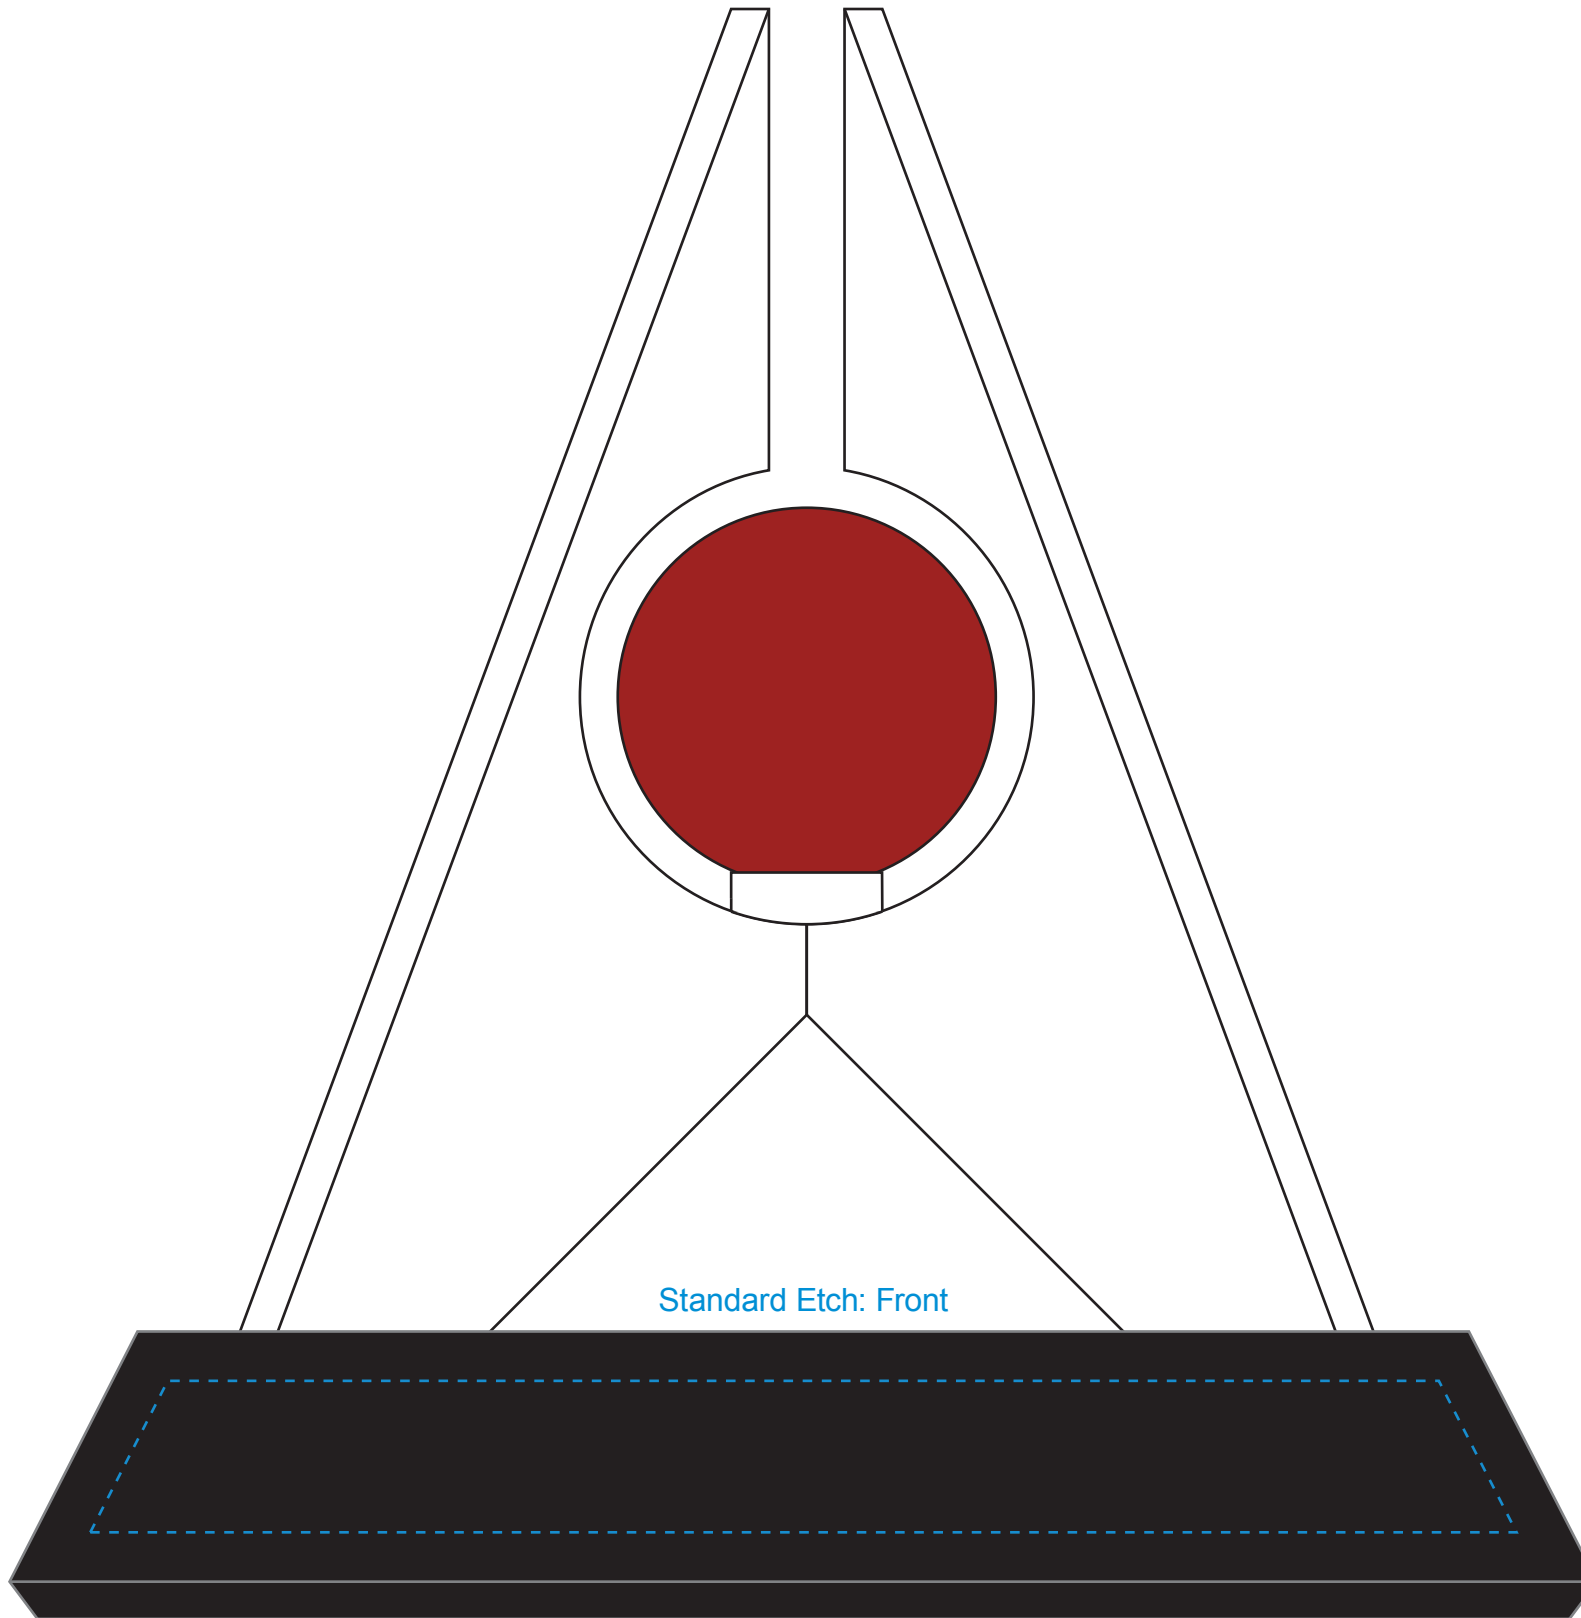

Sphere Color Options

Standard Etch: Front

5523 ALDEN AWARD - 8.5"  
Blue line represents the max image area.