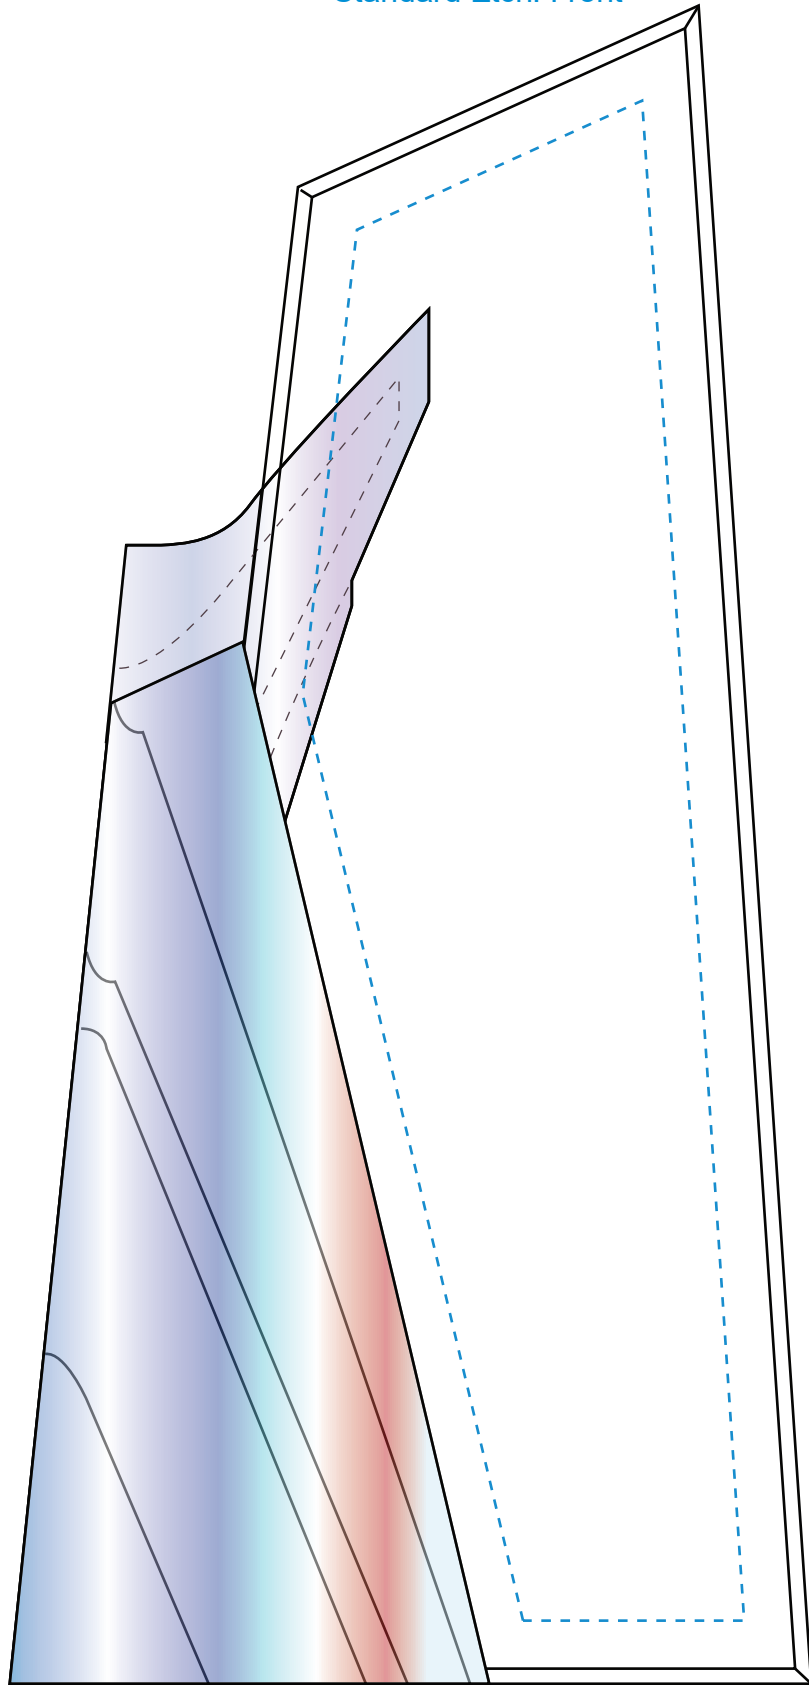

Standard Etch: Front

8304 ACHIEVEMENT SWIRL AWARD - 8.75"

Blue line represents the max image area.