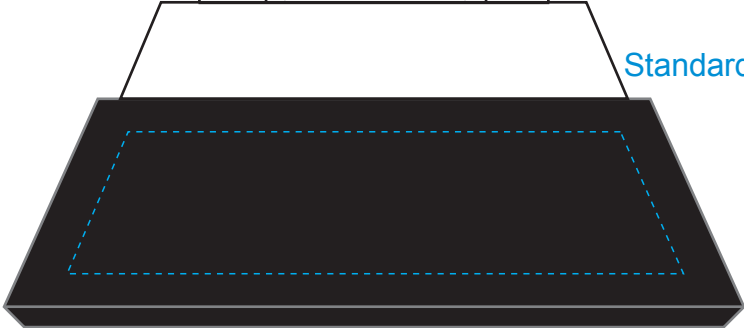

Standard Etch: Front
FACE VIEW

Standard Etch: Front

Standard Etch: Front

4052 ACCLAIM STAR 8"
Blue line represents the max image area.