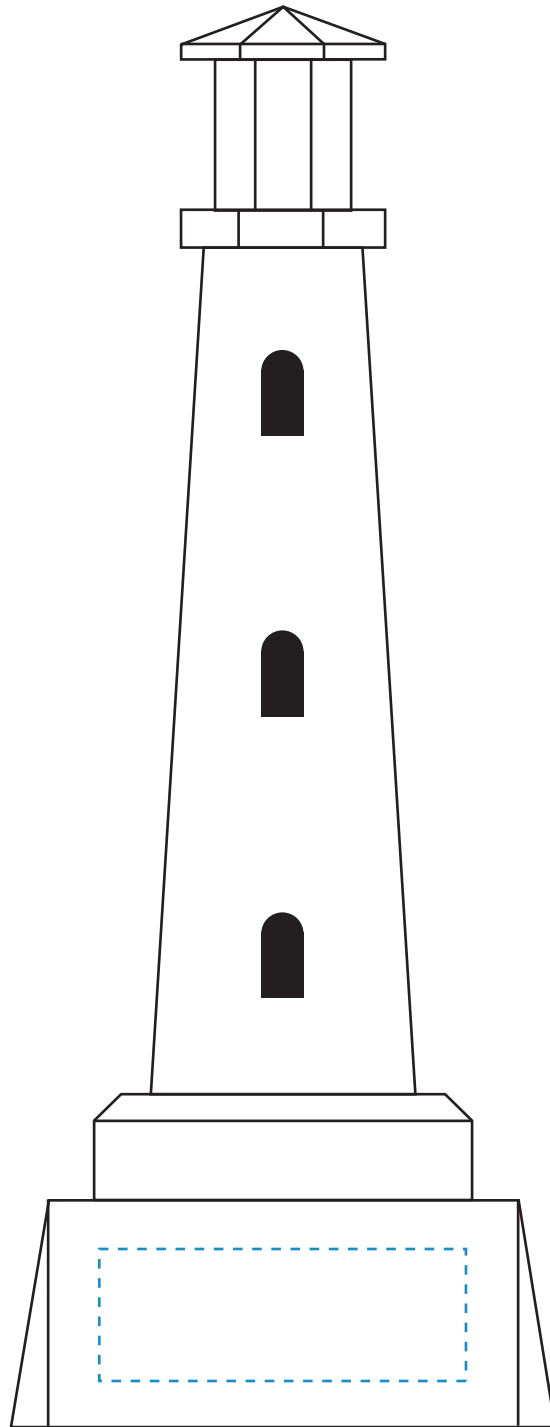

Standard Etch: Front

5508 SPIRIT ROCK LIGHTHOUSE - 7"

Blue line represents the max image area.