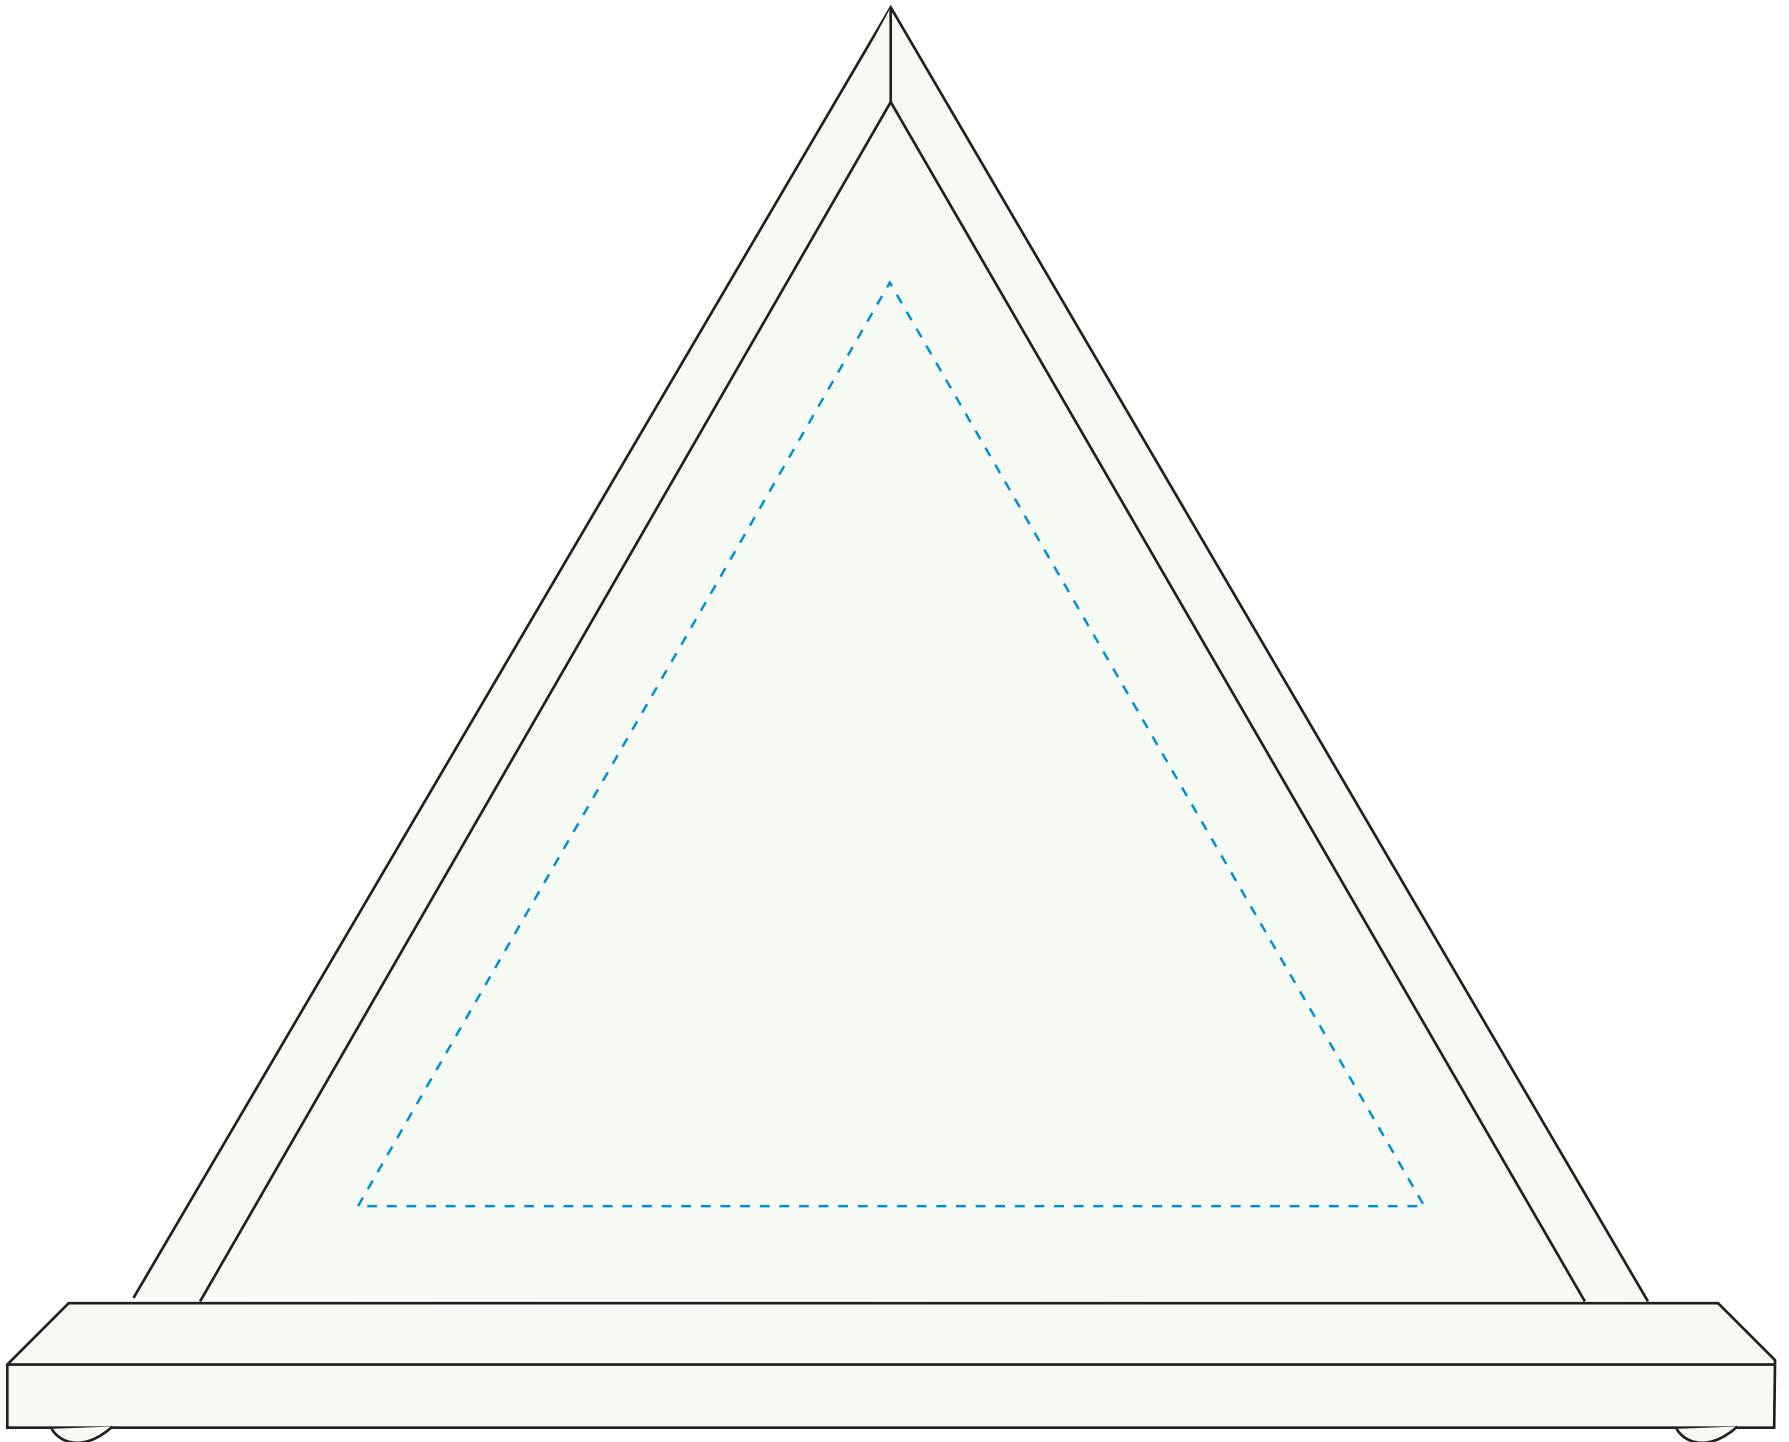

Standard Etch: Reverse

3652 PRINCETON TRIANGLE 8-1/2"

Blue line represents the max image area.