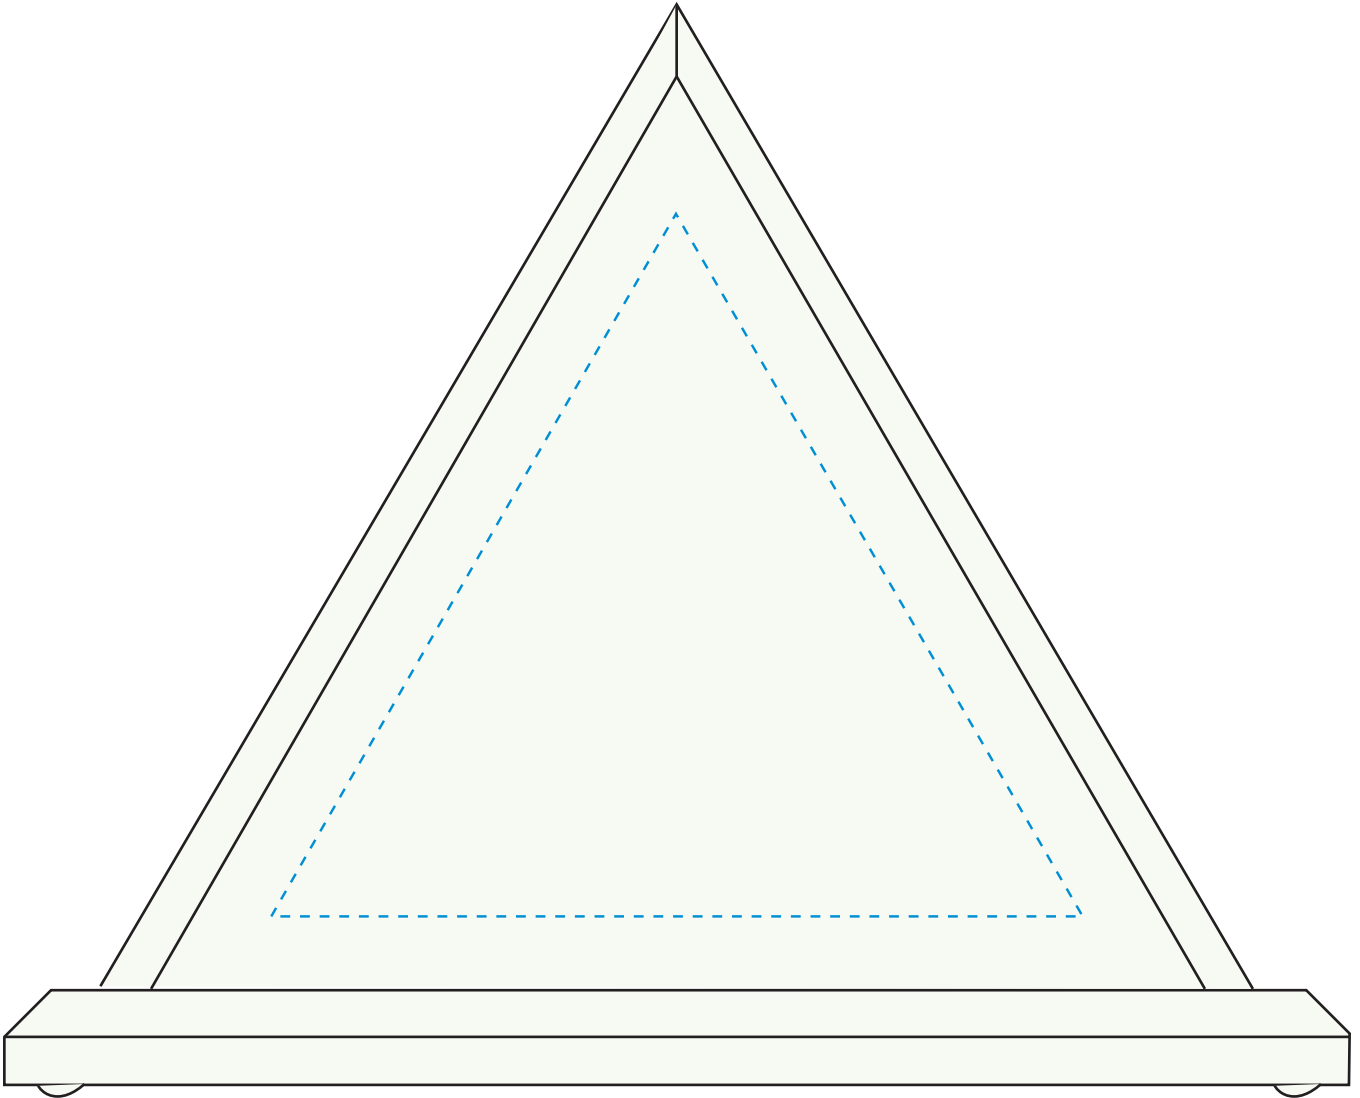

Standard Etch: Reverse

3651 PRINCETON TRIANGLE 6"

Blue line represents the max image area.