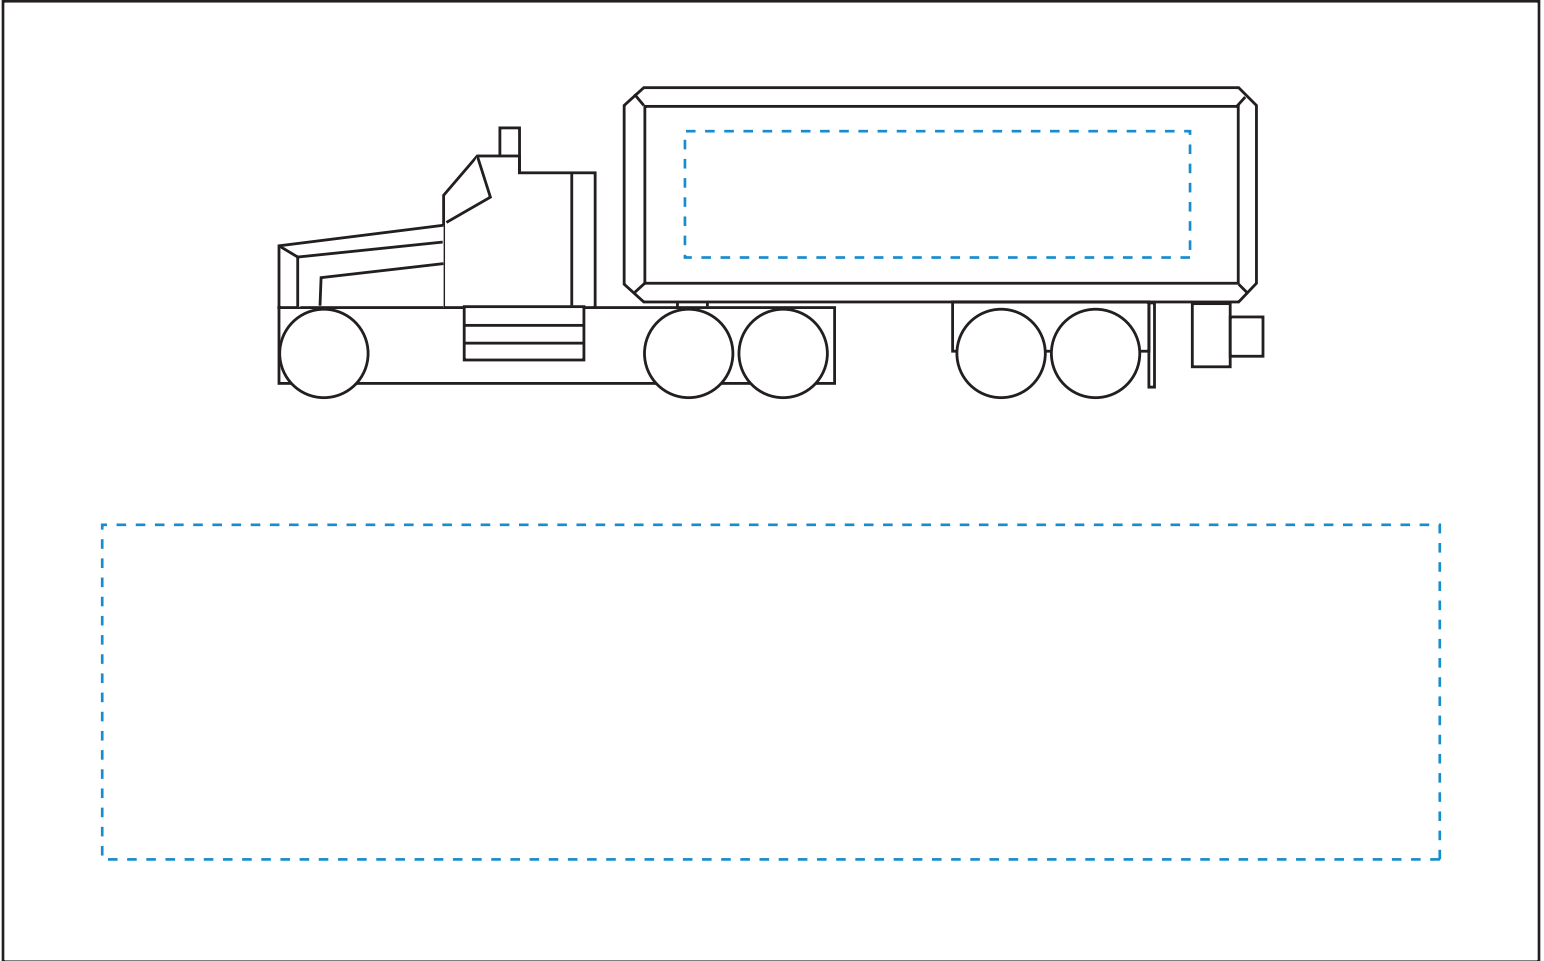

Standard Etch: Front
5716 LONG HAUL TRUCK 5-1/8" W
Blue line represents the max image area.

BLACK GLASS BASE 8" X 5" X 3/8"
Blue line represents the max image area.