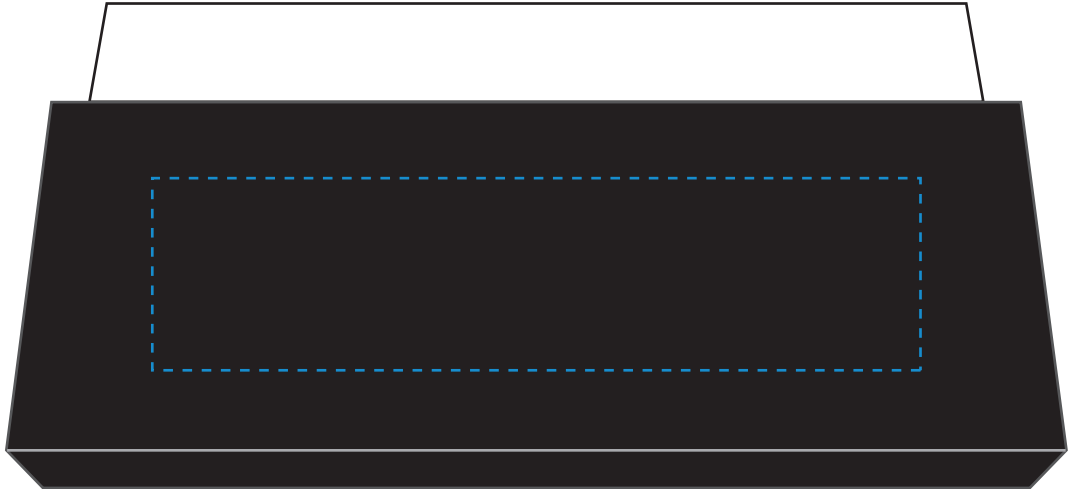

Standard Etch: Front

4381 JOURNEY EAGLE 12"

Blue line represents the max image area.